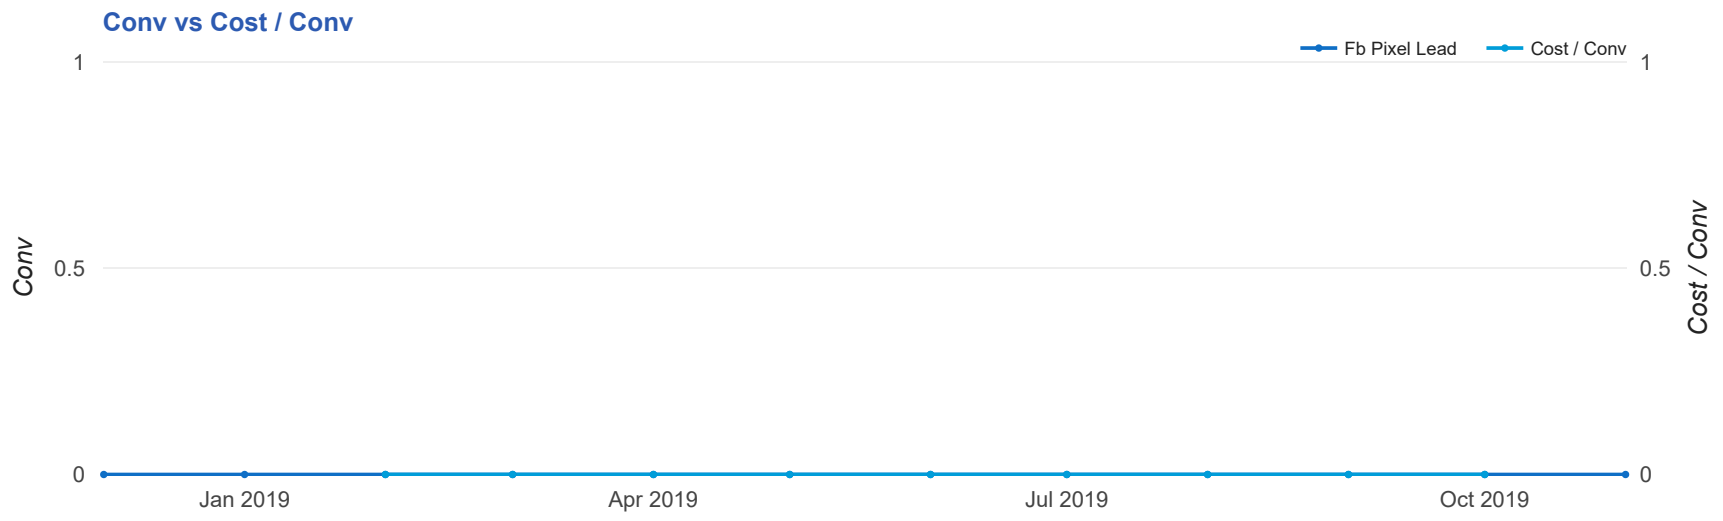

**Facebook Account Performance
Report
1 Nov 2019 — 30 Nov 2019**

Advanced Rejuvenation

Key Performance Indicators

Impr
11,795
↑ ∞

Clicks
82
↑ ∞

Cost
\$257.71
↑ ∞

CTR
0.70%
-

Fb Pixel Lead
0
-

Cost / Conv
-
-

Monthly Account Summary

ACCOUNT	DATE	COST	IMPR	CLICKS	FB PIXEL LEAD	COST / CONV
Liviu B Saimovici	Nov, 2019	\$257.71	11,795	82	0	-

Monthly Performance Trends

ACCOUNT	DATE	COST	IMPR	CLICKS	FB PIXEL LEAD	COST / CONV
Liviu B Saimovici	Dec, 2018	\$1.08	77	1	0	-
Liviu B Saimovici	Jan, 2019	\$38.12	23,479	21	0	-
Liviu B Saimovici	Nov, 2019	\$257.71	11,795	82	0	-

Top Performing Campaigns

CAMPAIGNS	COST	IMPR	CLICKS	FB PIXEL LEAD	COST / CONV
Botox	\$141.16	8,171	59	0	-
Coolsculpting - Conversions	\$116.55	3,624	23	0	-

Top Performing Ad Sets

ADSET	COST	IMPR	CLICKS	FB PIXEL LEAD	COST / CONV
2019-11 - FB and IG - Botox - Women - Audience 1	\$82.13	4,622	37	0	-
2019-11 IG Botox Women	\$2.99	122	1	0	-
CS Prospecting - Women	\$116.55	3,624	23	0	-
2019-11 FB and IG Botox Women - Audience 2	\$56.04	3,427	21	0	-