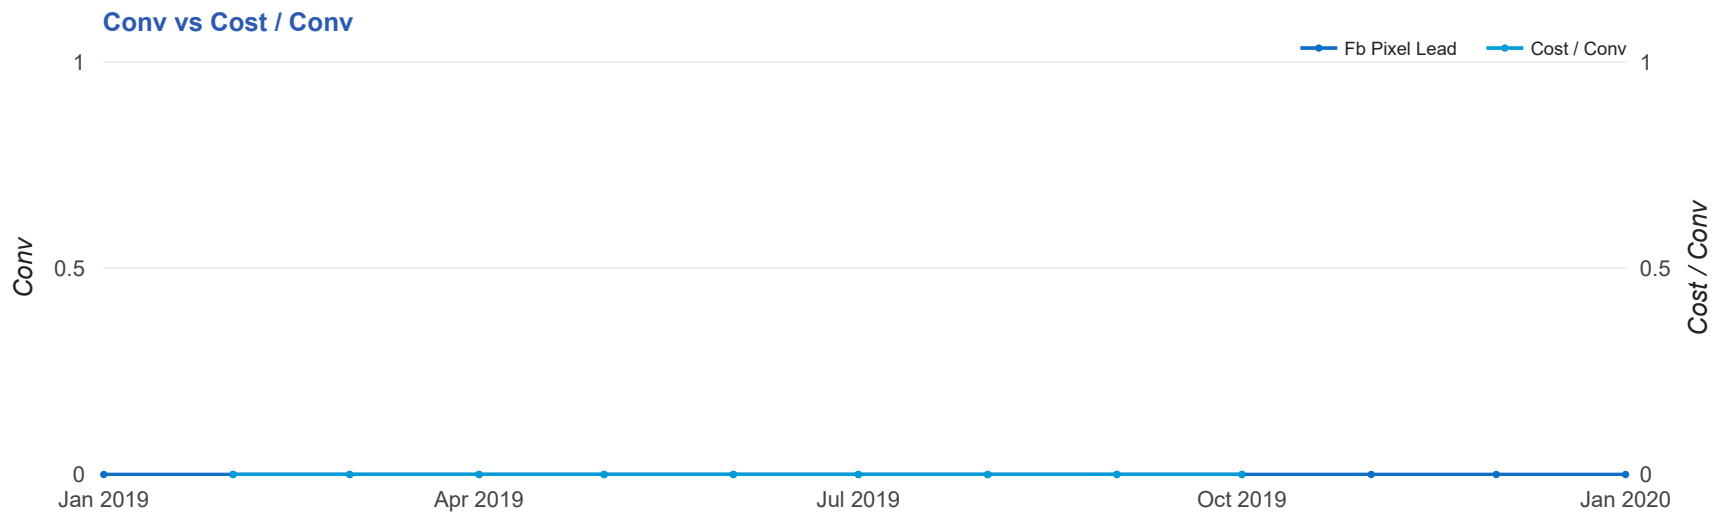

Facebook Account Performance Report 1 Jan 2020 — 31 Jan 2020

Advanced Rejuvenation

Key Performance Indicators

Impr
82,134
↑ 40%

Clicks
798
↑ 65%

Cost
\$2,067.97
↑ 15%

CTR
0.97%
↑ 17%

Fb Pixel Lead
0
-

Cost / Conv
-
-

Monthly Account Summary

ACCOUNT	DATE	COST	IMPR	CLICKS	FB PIXEL LEAD	COST / CONV
Liviu B Saimovici	Jan, 2020	\$2,067.97	82,134	798	0	-

Monthly Performance Trends

ACCOUNT	DATE	COST	IMPR	CLICKS	FB PIXEL LEAD	COST / CONV
Liviu B Saimovici	Jan, 2019	\$38.12	23,479	21	0	-
Liviu B Saimovici	Nov, 2019	\$257.72	11,796	82	0	-
Liviu B Saimovici	Dec, 2019	\$1,803.86	58,650	485	0	-
Liviu B Saimovici	Jan, 2020	\$2,067.97	82,134	798	0	-