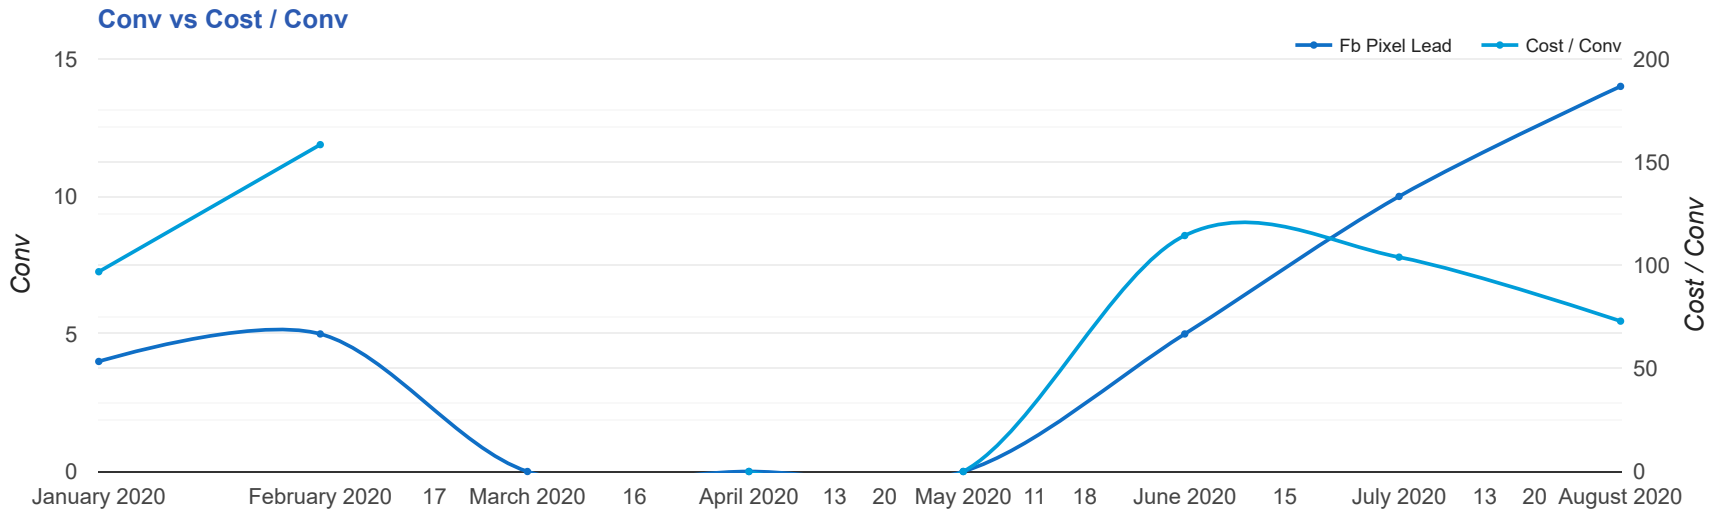

Facebook Account Performance Report 1 Aug 2020 — 31 Aug 2020

Always Beautiful Medspa (act_10200113012418234)

Key Performance Indicators

Impr
48,683
↓ 7%

Clicks
426
↓ 23%

Cost
\$1,020.35
↓ 2%

CTR
0.88%
↓ 16%

Fb Pixel Lead
14
↑ 40%

Cost / Conv
\$72.88
↓ 30%

Monthly Account Summary

ACCOUNT	DATE	COST	IMPR	CLICKS	FB PIXEL LEAD	COST / CONV
Always Beautiful Medspa	Aug, 2020	\$1,020.35	48,683	426	14	\$72.88

Monthly Performance Trends

ACCOUNT	DATE	COST	IMPR	CLICKS	FB PIXEL LEAD	COST / CONV
Always Beautiful Medspa	Jan, 2020	\$387.34	26,667	399	4	\$96.83
Always Beautiful Medspa	Feb, 2020	\$792.12	33,718	449	5	\$158.42
Always Beautiful Medspa	Mar, 2020	\$602.51	34,084	237	0	-
Always Beautiful Medspa	Jun, 2020	\$571.79	29,484	176	5	\$114.36
Always Beautiful Medspa	Jul, 2020	\$1,038.89	52,442	550	10	\$103.89
Always Beautiful Medspa	Aug, 2020	\$1,020.35	48,683	426	14	\$72.88