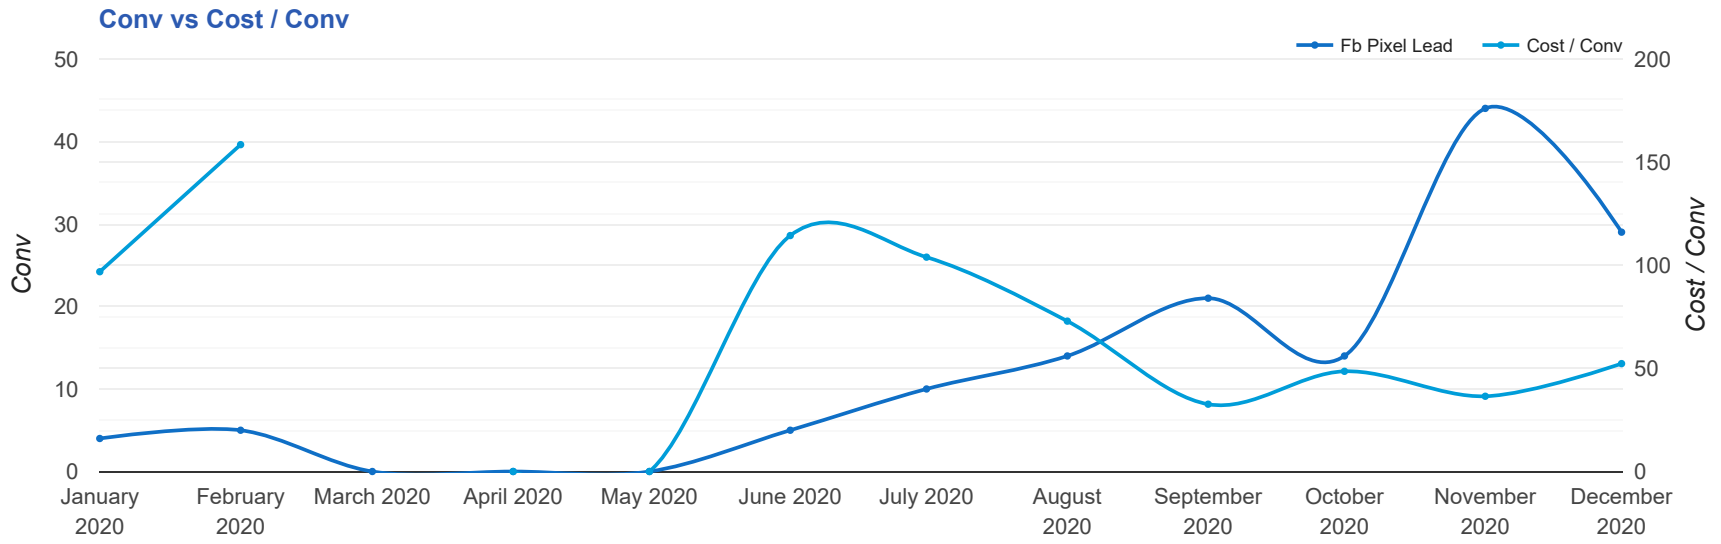

Facebook Account Performance Report 1 Dec 2020 — 31 Dec 2020

Always Beautiful Medspa (act_10200113012418234)

Key Performance Indicators

Impr
51,300
↓ 6%

Clicks
578
↓ 17%

Cost
\$1,516.47
↓ 6%

CTR
1.13%
↓ 12%

Fb Pixel Lead
29
↓ 34%

Cost / Conv
\$52.29
↑ 43%

Monthly Account Summary

ACCOUNT	DATE	COST	IMPR	CLICKS	FB PIXEL LEAD	COST / CONV
Always Beautiful Medspa	Dec, 2020	\$1,516.47	51,300	578	29	\$52.29

Monthly Performance Trends

ACCOUNT	DATE	COST	IMPR	CLICKS	FB PIXEL LEAD	COST / CONV
Always Beautiful Medspa	Jan, 2020	\$387.34	26,667	399	4	\$96.83
Always Beautiful Medspa	Feb, 2020	\$792.12	33,718	449	5	\$158.42
Always Beautiful Medspa	Mar, 2020	\$602.51	34,084	237	0	-
Always Beautiful Medspa	Jun, 2020	\$571.79	29,484	176	5	\$114.36
Always Beautiful Medspa	Jul, 2020	\$1,038.89	52,442	550	10	\$103.89
Always Beautiful Medspa	Aug, 2020	\$1,020.35	48,683	426	14	\$72.88
Always Beautiful Medspa	Sep, 2020	\$685.01	19,550	214	21	\$32.62
Always Beautiful Medspa	Oct, 2020	\$679.80	22,434	261	14	\$48.56
Always Beautiful Medspa	Nov, 2020	\$1,604.76	54,524	698	44	\$36.47
Always Beautiful Medspa	Dec, 2020	\$1,516.47	51,300	578	29	\$52.29

Top Performing Campaigns

CAMPAIGNS	COST	IMPR	CLICKS	FB PIXEL LEAD	COST / CONV
Botox - Conversions	\$1,516.47	51,300	578	29	\$52.29

Top Performing Ad Sets

ADSET	COST	IMPR	CLICKS	FB PIXEL LEAD	COST / CONV
Always Beautiful CS Women - Expanded (current)	\$1,516.47	51,300	578	29	\$52.29