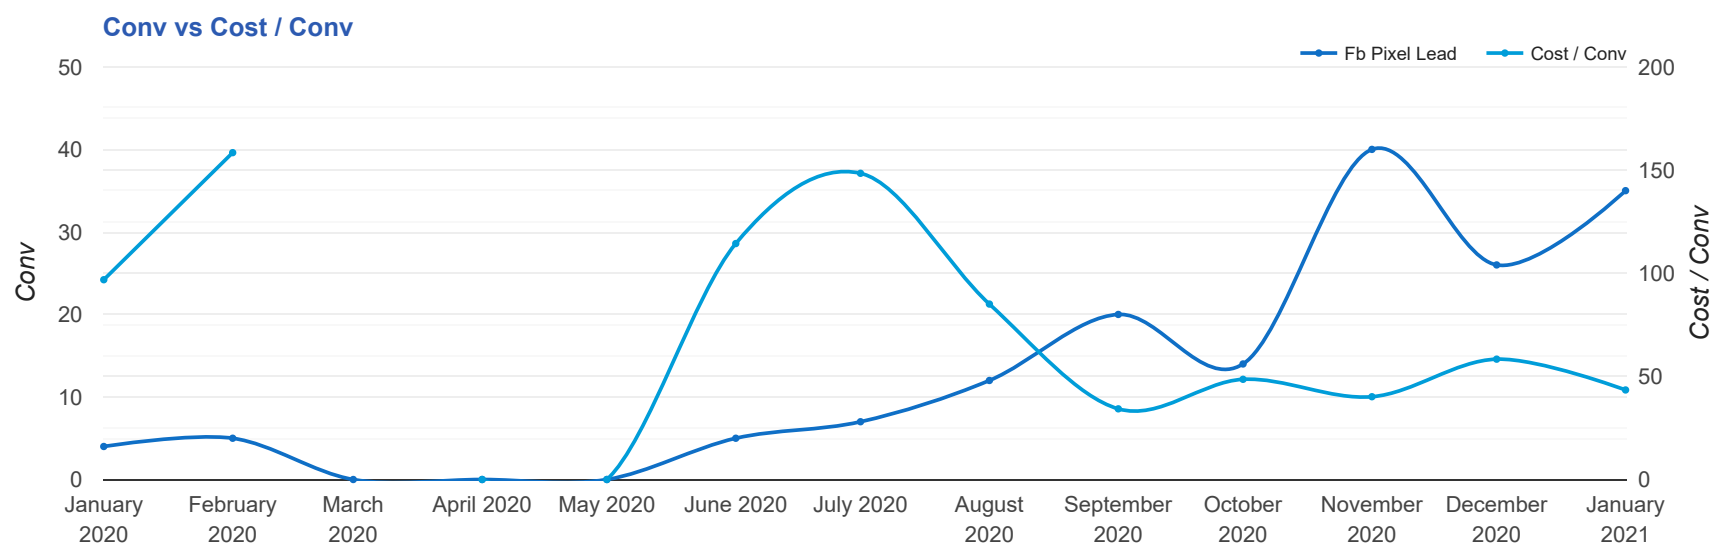

Fb Pixel Lead
35
↑ 35%

Cost / Conv
\$43.40
↓ 26%

Monthly Account Summary

ACCOUNT	DATE	COST	IMPR	CLICKS	FB PIXEL LEAD	COST / CONV
Always Beautiful Medspa	Jan, 2021	\$1,518.91	66,167	761	35	\$43.40

Monthly Performance Trends

ACCOUNT	DATE	COST	IMPR	CLICKS	FB PIXEL LEAD	COST / CONV
Always Beautiful Medspa	Jan, 2020	\$387.34	26,667	399	4	\$96.83
Always Beautiful Medspa	Feb, 2020	\$792.12	33,718	449	5	\$158.42
Always Beautiful Medspa	Mar, 2020	\$602.51	34,084	237	0	-
Always Beautiful Medspa	Jun, 2020	\$571.79	29,484	176	5	\$114.36
Always Beautiful Medspa	Jul, 2020	\$1,038.89	52,442	550	7	\$148.41
Always Beautiful Medspa	Aug, 2020	\$1,020.35	48,683	426	12	\$85.03
Always Beautiful Medspa	Sep, 2020	\$685.01	19,550	214	20	\$34.25
Always Beautiful Medspa	Oct, 2020	\$679.80	22,434	261	14	\$48.56
Always Beautiful Medspa	Nov, 2020	\$1,604.76	54,524	698	40	\$40.12
Always Beautiful Medspa	Dec, 2020	\$1,516.52	51,304	578	26	\$58.33
Always Beautiful Medspa	Jan, 2021	\$1,518.91	66,167	761	35	\$43.40