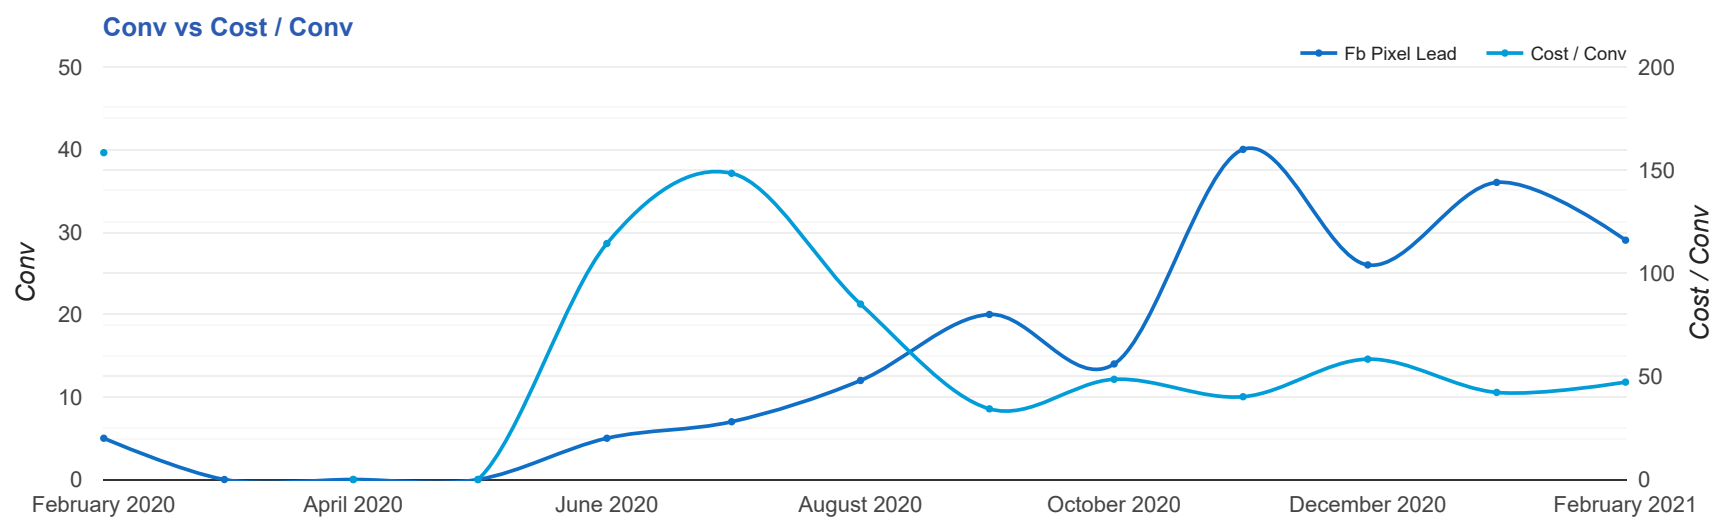

Facebook Account Performance Report 1 Feb 2021 — 28 Feb 2021

Always Beautiful Medspa (act_10200113012418234)

Key Performance Indicators

Impr
64,026
↓ 3%

Clicks
629
↓ 18%

Cost
\$1,369.22
↓ 10%

CTR
0.98%
↓ 15%

Fb Pixel Lead
29
↓ 19%

Cost / Conv
\$47.21
↑ 12%

Monthly Account Summary

ACCOUNT	DATE	COST	IMPR	CLICKS	FB PIXEL LEAD	COST / CONV
Always Beautiful Medspa	Feb, 2021	\$1,369.22	64,026	629	29	\$47.21

Monthly Performance Trends

ACCOUNT	DATE	COST	IMPR	CLICKS	FB PIXEL LEAD	COST / CONV
Always Beautiful Medspa	Feb, 2020	\$792.12	33,718	449	5	\$158.42
Always Beautiful Medspa	Mar, 2020	\$602.51	34,084	237	0	-
Always Beautiful Medspa	Jun, 2020	\$571.79	29,484	176	5	\$114.36
Always Beautiful Medspa	Jul, 2020	\$1,038.89	52,442	550	7	\$148.41
Always Beautiful Medspa	Aug, 2020	\$1,020.35	48,683	426	12	\$85.03
Always Beautiful Medspa	Sep, 2020	\$685.01	19,550	214	20	\$34.25
Always Beautiful Medspa	Oct, 2020	\$679.80	22,434	261	14	\$48.56
Always Beautiful Medspa	Nov, 2020	\$1,604.76	54,524	698	40	\$40.12
Always Beautiful Medspa	Dec, 2020	\$1,516.52	51,304	578	26	\$58.33
Always Beautiful Medspa	Jan, 2021	\$1,519.71	66,177	763	36	\$42.21
Always Beautiful Medspa	Feb, 2021	\$1,369.22	64,026	629	29	\$47.21

Top Performing Campaigns

CAMPAIGNS	COST	IMPR	CLICKS	FB PIXEL LEAD	COST / CONV
Botox - Conversions	\$1,369.22	64,026	629	29	\$47.21

Top Performing Ad Sets

ADSET	COST	IMPR	CLICKS	FB PIXEL LEAD	COST / CONV
Always Beautiful Botox Women - Expanded (current)	\$1,369.22	64,026	629	29	\$47.21