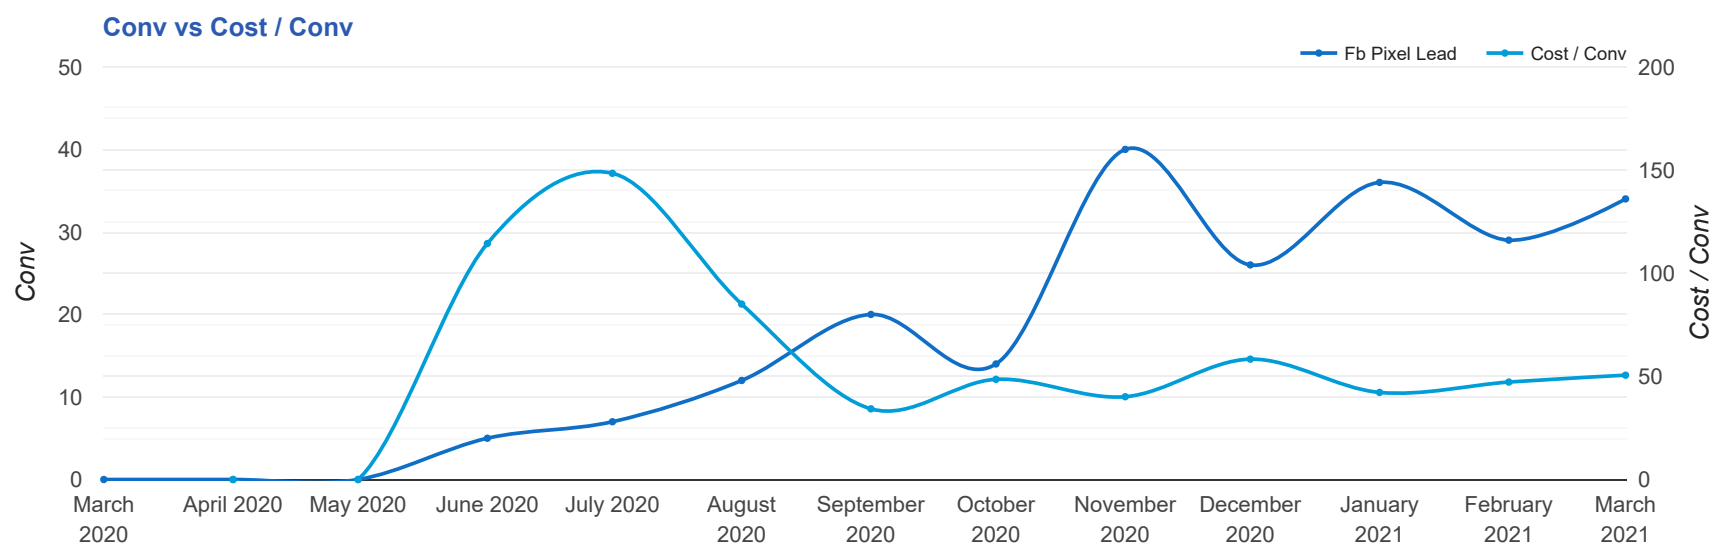

## Key Performance Indicators

Impr  
57,924  
↓ 10%

Clicks  
863  
↑ 37%

Cost  
\$1,719.10  
↑ 25%

CTR  
1.49%  
↑ 52%

Fb Pixel Lead  
34  
↑ 17%

Cost / Conv  
\$50.56  
↑ 7%

## Monthly Account Summary

ACCOUNT	DATE	COST	IMPR	CLICKS	FB PIXEL LEAD	COST / CONV
Always Beautiful Medspa	Mar, 2021	\$1,719.10	57,924	863	34	\$50.56

# Monthly Performance Trends

ACCOUNT	DATE	COST	IMPR	CLICKS	FB PIXEL LEAD	COST / CONV
Always Beautiful Medspa	Mar, 2020	\$602.51	34,084	237	0	-
Always Beautiful Medspa	Jun, 2020	\$571.79	29,484	176	5	\$114.36
Always Beautiful Medspa	Jul, 2020	\$1,038.89	52,442	550	7	\$148.41
Always Beautiful Medspa	Aug, 2020	\$1,020.35	48,683	426	12	\$85.03
Always Beautiful Medspa	Sep, 2020	\$685.01	19,550	214	20	\$34.25
Always Beautiful Medspa	Oct, 2020	\$679.80	22,434	261	14	\$48.56
Always Beautiful Medspa	Nov, 2020	\$1,604.76	54,524	698	40	\$40.12
Always Beautiful Medspa	Dec, 2020	\$1,516.52	51,304	578	26	\$58.33
Always Beautiful Medspa	Jan, 2021	\$1,519.71	66,177	763	36	\$42.21
Always Beautiful Medspa	Feb, 2021	\$1,369.92	64,029	629	29	\$47.24
Always Beautiful Medspa	Mar, 2021	\$1,719.10	57,924	863	34	\$50.56