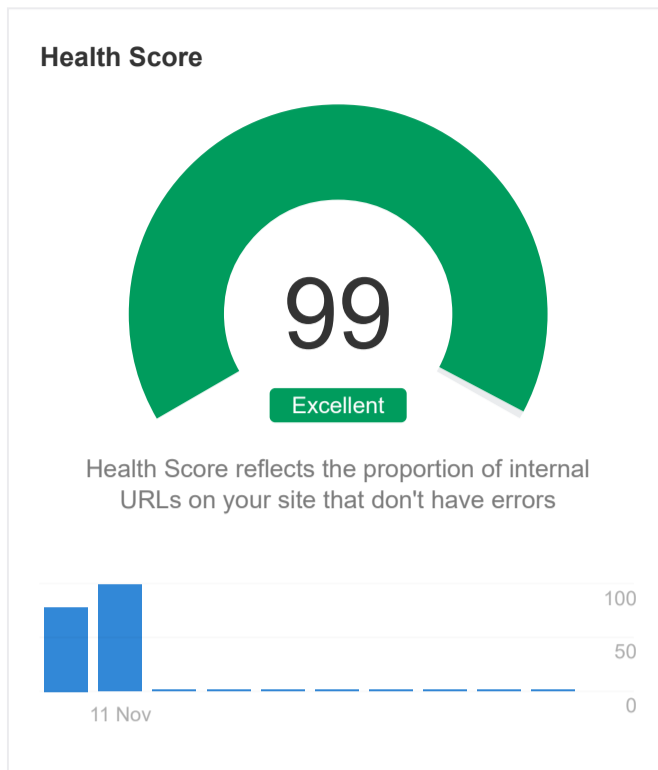

Overview [How to use](#)

Top issues Export all issues

Issue	Crawled	Change	Added	New	Removed	Missing
❗ 404 page	5	1 ▼	0	0	0	1
❗ 4XX page	5	1 ▼	0	0	0	1
❗ Page has links to broken page	4	196 ▼	0	0	196	0
❗ Broken redirect	2	0	0	0	0	0
❗ 3XX redirect in sitemap	2	0	0	0	0	0
ⓘ Missing alt text	881	0	0	0	0	0
ⓘ Slow page	878	840 ▲	840	0	0	0
ⓘ Noindex page	678	0	0	0	0	0
ⓘ Meta description tag missing or empty (not indexable)	356	0	0	0	0	0
ⓘ Page has links to redirect	157	0	0	0	0	0