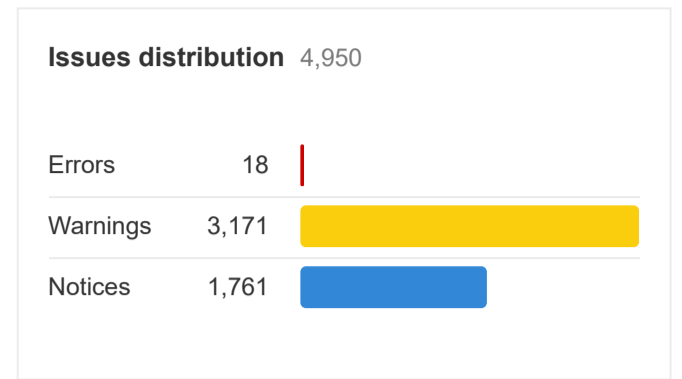

Overview [How to use](#)

Top issues Export all issues

Issue	Crawled	Change	Added	New	Removed	Missing
❗ 404 page	5	1 ▼	0	0	0	1
❗ 4XX page	5	1 ▼	0	0	0	1
❗ Page has links to broken page	4	196 ▼	0	0	196	0
❗ Broken redirect	2	0	0	0	0	0
❗ 3XX redirect in sitemap	2	0	0	0	0	0
ⓘ Missing alt text	881	0	0	0	0	0
ⓘ Slow page	878	840 ▲	840	0	0	0
ⓘ Noindex page	678	0	0	0	0	0
ⓘ Meta description tag missing or empty (not indexable)	356	0	0	0	0	0
ⓘ Page has links to redirect	157	0	0	0	0	0