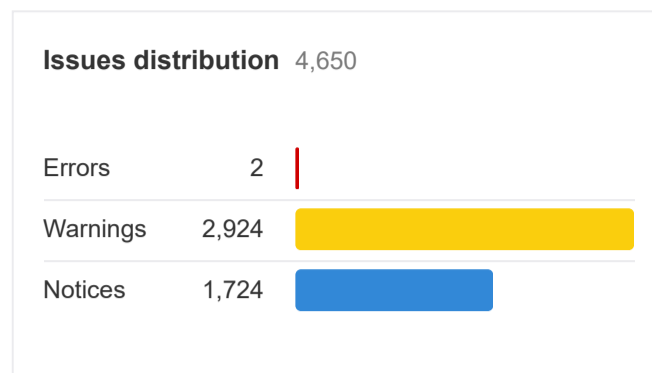

28 Nov 2022 Always Beautiful (www.alwaysbeautiful.net/)

Overview [How to use](#)

Top issues Export all issues

Issue	Crawled	Change	Added	New	Removed	Missing
❗ 3XX redirect in sitemap	2	0	0	0	0	0
ⓘ Missing alt text	871	15 ▼	0	8	0	23
ⓘ Noindex page	667	14 ▼	0	6	0	20
ⓘ Slow page	656	635 ▲	646	7	0	18
ⓘ Meta description tag missing or empty (not indexable)	344	14 ▼	0	6	0	20
ⓘ Page has links to redirect	159	0	0	0	0	0
ⓘ Open Graph tags incomplete	55	1 ▲	0	1	0	0
ⓘ 3XX redirect	45	0	0	0	0	0
ⓘ Title too long	28	0	0	0	0	0
ⓘ Open Graph URL not matching canonical	24	0	0	0	0	0