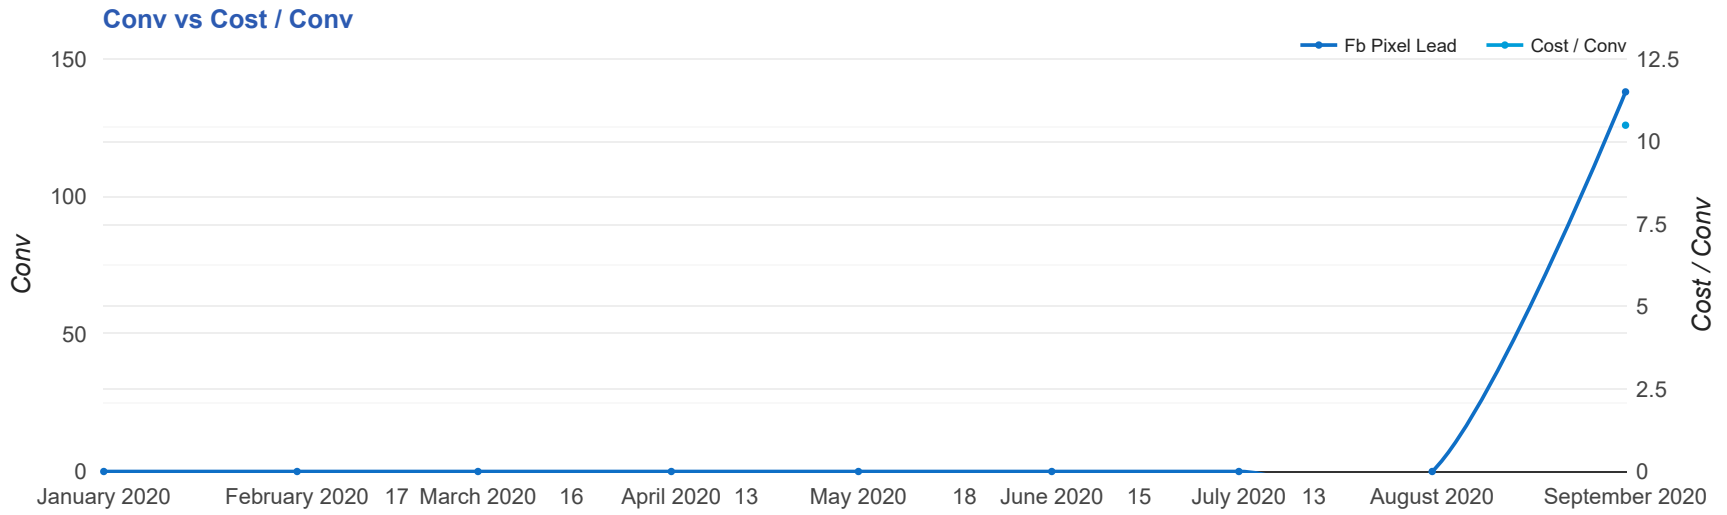

Fb Pixel Lead
138
↑ ∞

Cost / Conv
\$10.49
-

Monthly Account Summary

ACCOUNT	DATE	COST	IMPR	CLICKS	FB PIXEL LEAD	COST / CONV
Body Morph	Sep, 2020	\$1,448.12	44,315	1,638	138	\$10.49

Monthly Performance Trends

ACCOUNT	DATE	COST	IMPR	CLICKS	FB PIXEL LEAD	COST / CONV
Body Morph	Jan, 2020	\$2.00	198	1	0	-
Body Morph	Feb, 2020	\$1,238.73	120,750	3,197	0	-
Body Morph	Mar, 2020	\$5,938.06	859,598	21,858	0	-
Body Morph	Apr, 2020	\$3,535.79	726,683	10,223	0	-
Body Morph	May, 2020	\$252.64	15,187	165	0	-
Body Morph	Jun, 2020	\$218.23	17,722	132	0	-
Body Morph	Jul, 2020	\$235.83	22,924	229	0	-
Body Morph	Aug, 2020	\$176.39	10,715	235	0	-
Body Morph	Sep, 2020	\$1,448.12	44,315	1,638	138	\$10.49