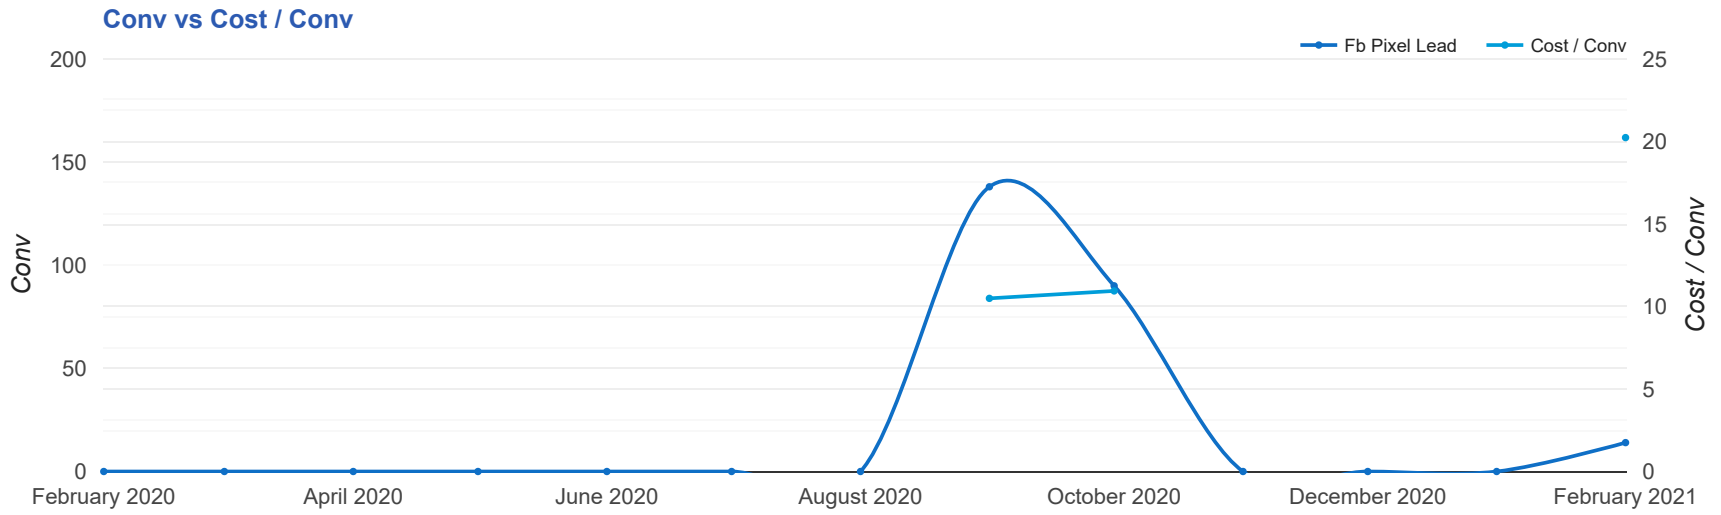

Monthly Performance Trends

ACCOUNT	DATE	COST	IMPR	CLICKS	FB PIXEL LEAD	COST / CONV
Body Morph	Feb, 2020	$1,238.73	120,750	3,197	0	-
Body Morph	Mar, 2020	$5,938.06	859,598	21,858	0	-
Body Morph	Apr, 2020	$3,535.79	726,683	10,223	0	-
Body Morph	May, 2020	$252.64	15,187	165	0	-
Body Morph	Jun, 2020	$218.23	17,722	132	0	-
Body Morph	Jul, 2020	$235.83	22,924	229	0	-
Body Morph	Aug, 2020	$176.39	10,715	235	0	-
Body Morph	Sep, 2020	$1,448.16	44,316	1,638	138	$10.49
Body Morph	Oct, 2020	$984.17	29,150	847	90	$10.94
Body Morph	Nov, 2020	$135.24	3,342	75	0	-
Body Morph	Dec, 2020	$456.11	26,418	801	0	-
Body Morph	Jan, 2021	$434.48	40,219	965	0	-
Body Morph	Feb, 2021	$283.25	10,348	345	14	$20.23