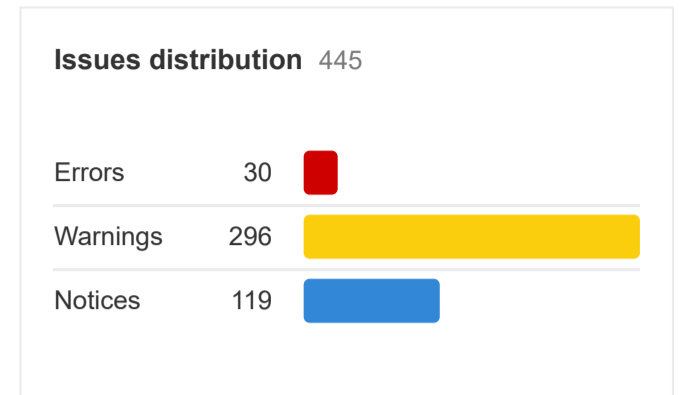

**Overview** [? How to use](#)

**Top Issues** [?](#)

[Export all issues](#)

Issue	Crawled	Change	Added	New	Removed	Missing
<span>⚠</span> Page has links to broken page	<u>10</u>	2 ▼	0	0	2	0
<span>⚠</span> 404 page	<u>9</u>	2 ▼	0	0	0	2
<span>⚠</span> 4XX page	<u>9</u>	2 ▼	0	0	0	2
<span>⚠</span> 3XX page receives organic traffic	<u>1</u>	0	0	0	0	0
<span>⚠</span> Image file size too large	<u>1</u>	0	0	0	0	0
<span>ⓘ</span> Missing alt text	<u>111</u>	2 ▼	0	0	0	2
<span>ⓘ</span> Meta description tag missing or empty	<u>42</u>	0	0	0	0	0
<span>ⓘ</span> Meta description tag missing or empty (not indexable)	<u>32</u>	2 ▼	0	0	0	2
<span>ⓘ</span> Noindex page	<u>32</u>	2 ▼	0	0	0	2
<span>ⓘ</span> Slow page	<u>32</u>	39 ▼	<u>10</u>	0	<u>48</u>	<u>1</u>