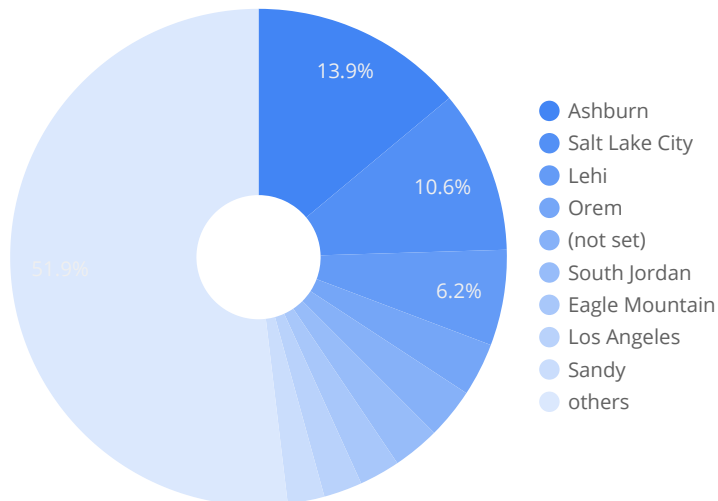

Traffic Sources

Audience / Demographics

Dec 1, 2018 - Dec 31, 2018

Visitors by age and gender

	City	Sessions	% Δ
1.	Ashburn	378	4,100.0% ↑
2.	Salt Lake City	287	-9.5% ↓
3.	Lehi	169	10.5% ↑
4.	Orem	94	10.6% ↑
5.	(not set)	89	9.9% ↑
6.	South Jordan	83	16.9% ↑
7.	Eagle Mountain	72	35.8% ↑
8.	Los Angeles	68	1.5% ↑
9.	Sandy	65	-4.4% ↓
10.	West Jordan	60	-24.1% ↓