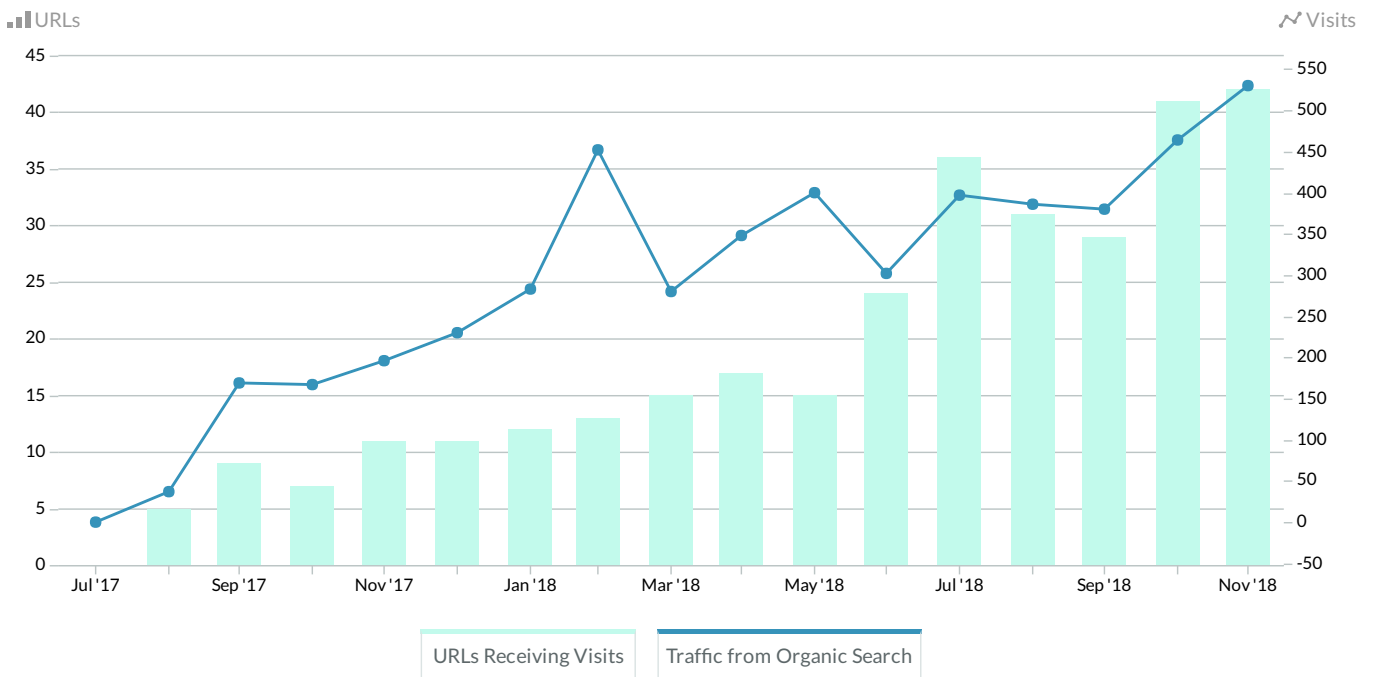

URLs that Received Organic Search Visits

Estimated Search Traffic by Keyword

Google's (not provided) keyword data makes it pretty difficult to research which keywords send traffic your way. The Landing Pages report shows which of your tracked keywords are likely sending organic traffic to your landing pages—and estimates visits from those keywords based on the keyword SERP position.