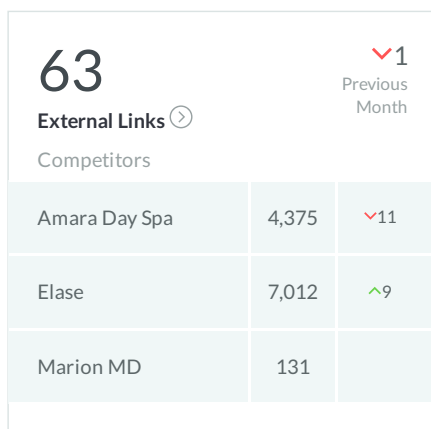

Avahlee Medical Spa December 2018

Search Engine Optimization (SEO) Report

Generated on January 4, 2019

Top Local Keywords

By rank on Google en-US

Keyword	Location	Rank
Stretch mark removal lehi	Lehi, Utah, United States	#2
CoolSculpting	Lehi, Utah, United States	#3
CoolSculpting lehi	Lehi, Utah, United States	#3
CoolSculpting	American Fork, Utah, United Sta...	#4
acne scar treatment lehi	Lehi, Utah, United States	#4

Top National Keywords

By rank on Google en-US

Keyword	Rank
Stretch mark removal lehi	#2
CoolSculpting lehi	#3
acne scar treatment lehi	#4
CoolSculpting, Laser Hair Rem...	#7
stretch mark treatment	#51+