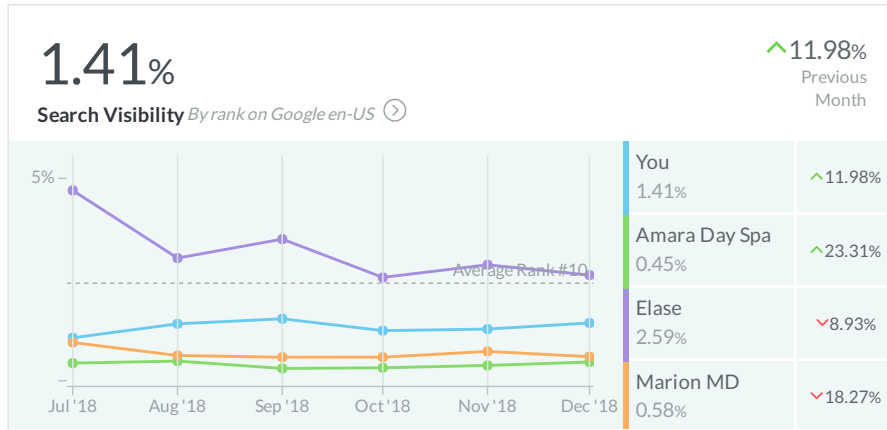

Avahlee Medical Spa December 2018

Search Engine Optimization (SEO) Report

Generated on January 4, 2019

Top Local Keywords

By rank on Google en-US

Keyword	Location	Rank
Stretch mark removal lehi	Lehi, Utah, United States	#2
CoolSculpting	Lehi, Utah, United States	#3
CoolSculpting lehi	Lehi, Utah, United States	#3
CoolSculpting	American Fork, Utah, United Sta...	#4
acne scar treatment lehi	Lehi, Utah, United States	#4

Top National Keywords

By rank on Google en-US

Keyword	Rank
Stretch mark removal lehi	#2
CoolSculpting lehi	#3
acne scar treatment lehi	#4
CoolSculpting, Laser Hair Rem...	#7
stretch mark treatment	#51+