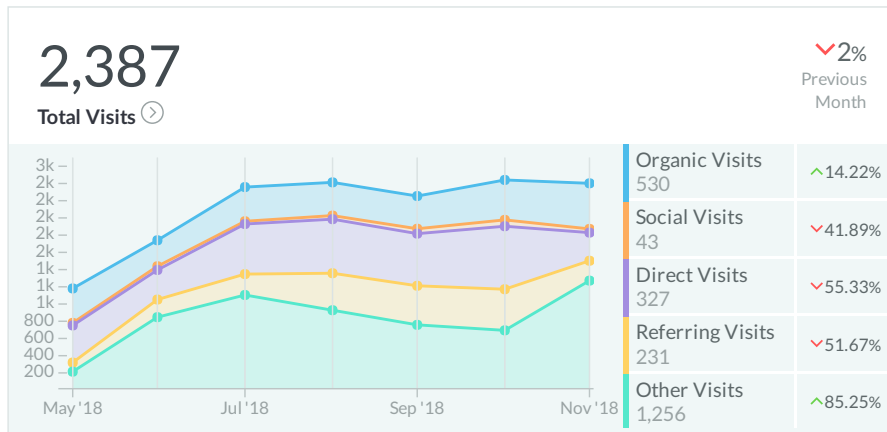

Traffic Sources

Audience / Demographics

Dec 1, 2018 - Dec 31, 2018

Visitors by age and gender

	City	Sessions	% Δ
1.	Ashburn	378	4,100.0% ↑
2.	Salt Lake City	287	-9.5% ↓
3.	Lehi	169	10.5% ↑
4.	Orem	94	10.6% ↑
5.	(not set)	89	9.9% ↑
6.	South Jordan	83	16.9% ↑
7.	Eagle Mountain	72	35.8% ↑
8.	Los Angeles	68	1.5% ↑
9.	Sandy	65	-4.4% ↓
10.	West Jordan	60	-24.1% ↓

Avahlee Medical Spa December 2018

Search Engine Optimization (SEO) Report

Generated on January 4, 2019

Top Local Keywords

By rank on Google en-US

Keyword	Location	Rank
Stretch mark removal lehi	Lehi, Utah, United States	#2
CoolSculpting	Lehi, Utah, United States	#3
CoolSculpting lehi	Lehi, Utah, United States	#3
CoolSculpting	American Fork, Utah, United Sta...	#4
acne scar treatment lehi	Lehi, Utah, United States	#4