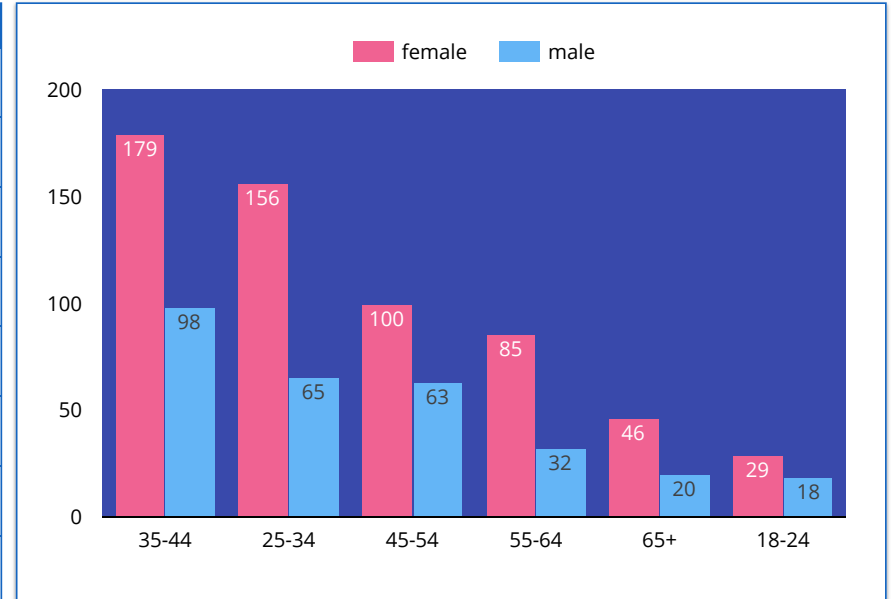

Traffic Sources

Audience / Demographics

Dec 1, 2018 - Dec 31, 2018

Visitors by age and gender

	City	Sessions	% Δ
1.	Ashburn	378	4,100.0% ↑
2.	Salt Lake City	287	-9.5% ↓
3.	Lehi	169	10.5% ↑
4.	Orem	94	10.6% ↑
5.	(not set)	89	9.9% ↑
6.	South Jordan	83	16.9% ↑
7.	Eagle Mountain	72	35.8% ↑
8.	Los Angeles	68	1.5% ↑
9.	Sandy	65	-4.4% ↓
10.	West Jordan	60	-24.1% ↓