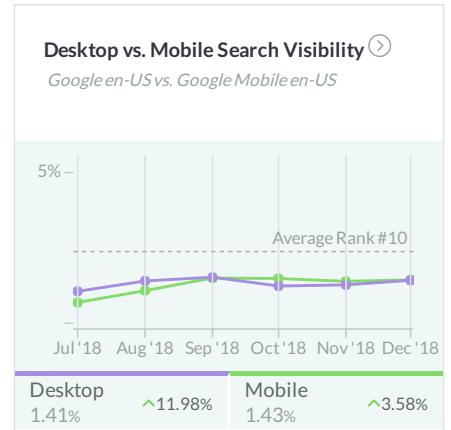

Avahlee Medical Spa December 2018

Search Engine Optimization (SEO) Report

Generated on January 4, 2019

Top Local Keywords

By rank on Google en-US

Keyword	Location	Rank
Stretch mark removal lehi	Lehi, Utah, United States	#2
CoolSculpting	Lehi, Utah, United States	#3
CoolSculpting lehi	Lehi, Utah, United States	#3
CoolSculpting	American Fork, Utah, United Sta...	#4
acne scar treatment lehi	Lehi, Utah, United States	#4

Top National Keywords

By rank on Google en-US

Keyword	Rank
Stretch mark removal lehi	#2
CoolSculpting lehi	#3
acne scar treatment lehi	#4
CoolSculpting, Laser Hair Rem...	#7
stretch mark treatment	#51+