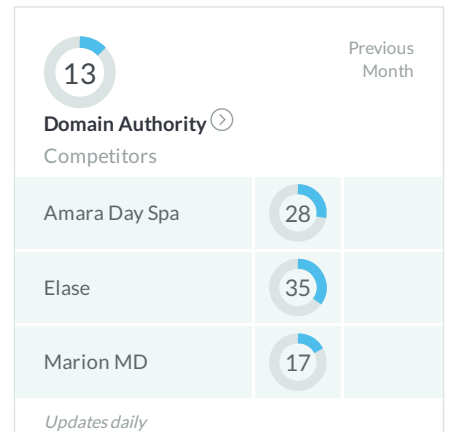

Top 5 Traffic Channels

Source / Medium	Sessions ...	% Δ
1. (direct) / (none)	646	97.6% ↑
2. google / organic	535	5.1% ↑
3. Nextsar / Good4...	484	9.0% ↑
4. google / cpc	440	0.5% ↑
5. facebook / cpc	396	9.1% ↑

Traffic Sources

Audience / Demographics

Dec 1, 2018 - Dec 31, 2018

Visitors by age and gender

	City	Sessions	% Δ
1.	Ashburn	378	4,100.0% ↑
2.	Salt Lake City	287	-9.5% ↓
3.	Lehi	169	10.5% ↑
4.	Orem	94	10.6% ↑
5.	(not set)	89	9.9% ↑
6.	South Jordan	83	16.9% ↑
7.	Eagle Mountain	72	35.8% ↑
8.	Los Angeles	68	1.5% ↑
9.	Sandy	65	-4.4% ↓
10.	West Jordan	60	-24.1% ↓

Avahlee Medical Spa December 2018

Search Engine Optimization (SEO) Report

Generated on January 4, 2019

Top Local Keywords

By rank on Google en-US

Keyword	Location	Rank
Stretch mark removal lehi	Lehi, Utah, United States	#2
CoolSculpting	Lehi, Utah, United States	#3
CoolSculpting lehi	Lehi, Utah, United States	#3
CoolSculpting	American Fork, Utah, United Sta...	#4
acne scar treatment lehi	Lehi, Utah, United States	#4