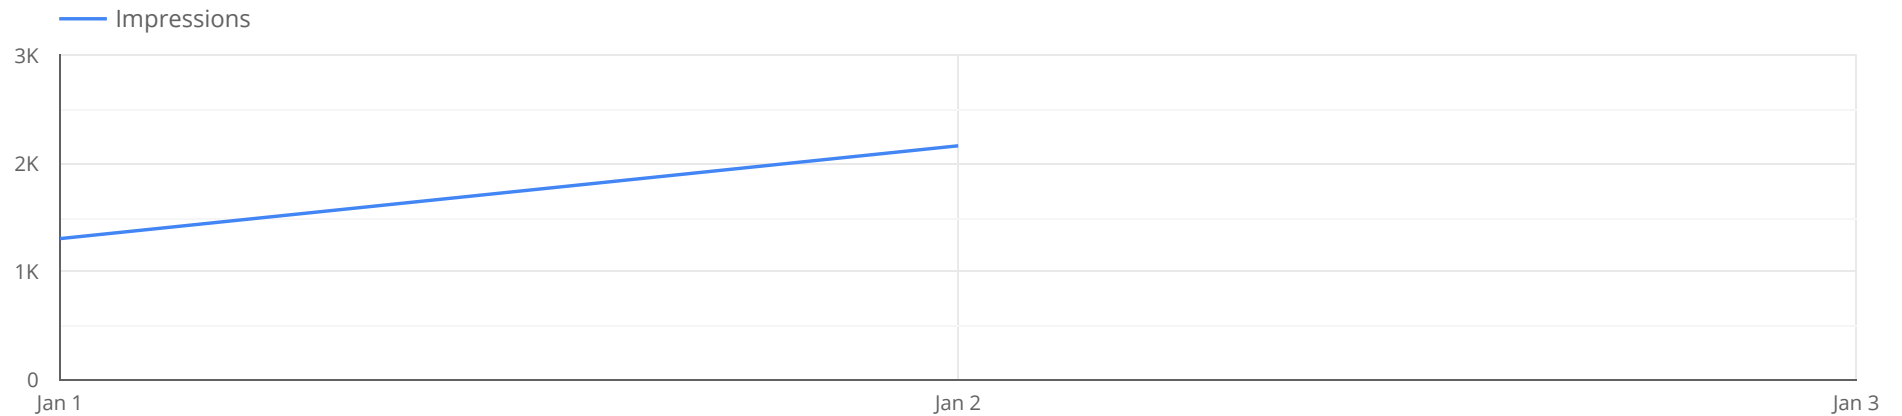

AVAHLEE SEO

Dec 1, 2018 - Dec 31, 2018

Dec 1, 2018 - Dec 31, 2018

Sessions
2,712
↑ 14.5%

Users
2,629
↑ 19.3%

Goal Conversion Rate
19.76%
↑ 249.3%

Avg. Session Duration
00:00:50
↓ -6.3%

Top Landing Pages

Landing Page	Impressions	% Δ	Url Clicks	% Δ
1. https://avahlee.com/	4,998	-22.4% ↓	46	24.3% ↑
2. https://avahlee.com/coolsculpting-before-and-after/	8,860	-1.9% ↓	26	-33.3% ↓
3. https://avahlee.com/diy-coolsculpting/	1,746	84.4% ↑	11	120.0% ↑
4. https://avahlee.com/coolsculpting-utah/	2,017	-27.1% ↓	10	150.0% ↑
5. https://avahlee.com/hydrafacial-lehi-american-fork-draper-utah/	778	-2.3% ↓	8	0.0%

Traffic Sources

Audience / Demographics

Dec 1, 2018 - Dec 31, 2018

Visitors by age and gender

	City	Sessions	% Δ
1.	Ashburn	378	4,100.0% ↑
2.	Salt Lake City	287	-9.5% ↓
3.	Lehi	169	10.5% ↑
4.	Orem	94	10.6% ↑
5.	(not set)	89	9.9% ↑
6.	South Jordan	83	16.9% ↑
7.	Eagle Mountain	72	35.8% ↑
8.	Los Angeles	68	1.5% ↑
9.	Sandy	65	-4.4% ↓
10.	West Jordan	60	-24.1% ↓

Visits from Organic Search

URLs that Received Organic Search Visits

Visits by Search Engine

Search Engine	Visits ⁱ	% Change ⁱ	% of Total Search Traffic	Non-Branded Keyword Visits ⁱ	% New Visits ⁱ	Bounce Rate ⁱ	Pages per Visit ⁱ
google	509	↑128%	96%	509	74%	58.74	1.92
bing	12	↑300%	2%	12	92%	58.33	1.92
yahoo	8	↑100%	2%	8	50%	62.5	1.88
ask	1		0%	1	100%	100	1.00