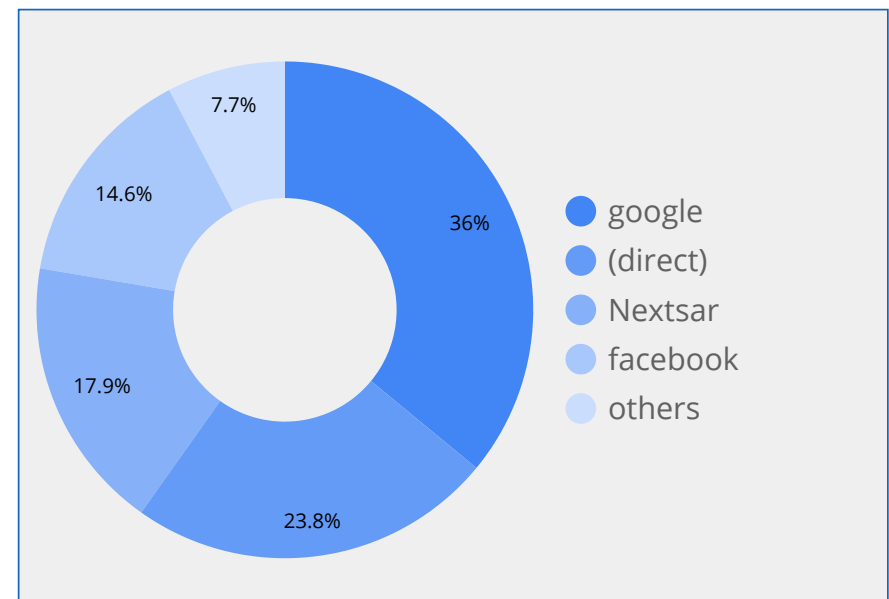

Landing Page	Impressions	% Δ	Url Clicks	% Δ
1. https://avahlee.com/	4,998	-22.4% ↓	46	24.3% ↑
2. https://avahlee.com/coolsculpting-before-and-after/	8,860	-1.9% ↓	26	-33.3% ↓
3. https://avahlee.com/diy-coolsculpting/	1,746	84.4% ↑	11	120.0% ↑
4. https://avahlee.com/coolsculpting-utah/	2,017	-27.1% ↓	10	150.0% ↑
5. https://avahlee.com/hydrafacial-lehi-american-fork-draper-utah/	778	-2.3% ↓	8	0.0%

ORGANIC TRAFFIC (SEO)

Dec 1, 2018 - Dec 31, 2018

Next page

Keywords that garnered the most views

Query	Impressi...	% Δ
1. coolsculpting before and after	2,578	366.2% ↑
2. avahlee	1,136	21.8% ↑
3. coolsculpting reviews	657	2.5% ↑
4. coolsculpting results	614	-75.7% ↓
5. does coolsculpting work	492	17.4% ↑
6. cool sculpting before and after	389	804.7% ↑
7. laser stretch mark removal cost	303	19.8% ↑
8. coolsculpting before after	287	117.4% ↑
9. avahlee medical spa	269	102.3% ↑
10. coolsculpting at home	264	12.3% ↑
11. laser hair removal utah	253	-7.3% ↓
12. coolsculpting thighs	252	0.4% ↑
13. coolsculpting salt lake city	249	-18.1% ↓
14. coolsculpting utah	230	-1.7% ↓
15. stretch mark removal before and after	224	600.0% ↑
16. cool sculpting reviews	219	-0.9% ↓
17. laser hair removal	194	84.8% ↑
18. how much does coolsculpting cost	193	19,200....
19. diy coolsculpting	193	82.1% ↑
20. coolsculpting pictures	185	5.1% ↑

Top 5 Traffic Channels

Source / Medium	Sessions ...	% Δ
1. (direct) / (none)	646	97.6% ↑
2. google / organic	535	5.1% ↑
3. Nextsar / Good4...	484	9.0% ↑
4. google / cpc	440	0.5% ↑
5. facebook / cpc	396	9.1% ↑

Traffic Sources

Audience / Demographics

Dec 1, 2018 - Dec 31, 2018

Visitors by age and gender

	City	Sessions	% Δ
1.	Ashburn	378	4,100.0% ↑
2.	Salt Lake City	287	-9.5% ↓
3.	Lehi	169	10.5% ↑
4.	Orem	94	10.6% ↑
5.	(not set)	89	9.9% ↑
6.	South Jordan	83	16.9% ↑
7.	Eagle Mountain	72	35.8% ↑
8.	Los Angeles	68	1.5% ↑
9.	Sandy	65	-4.4% ↓
10.	West Jordan	60	-24.1% ↓