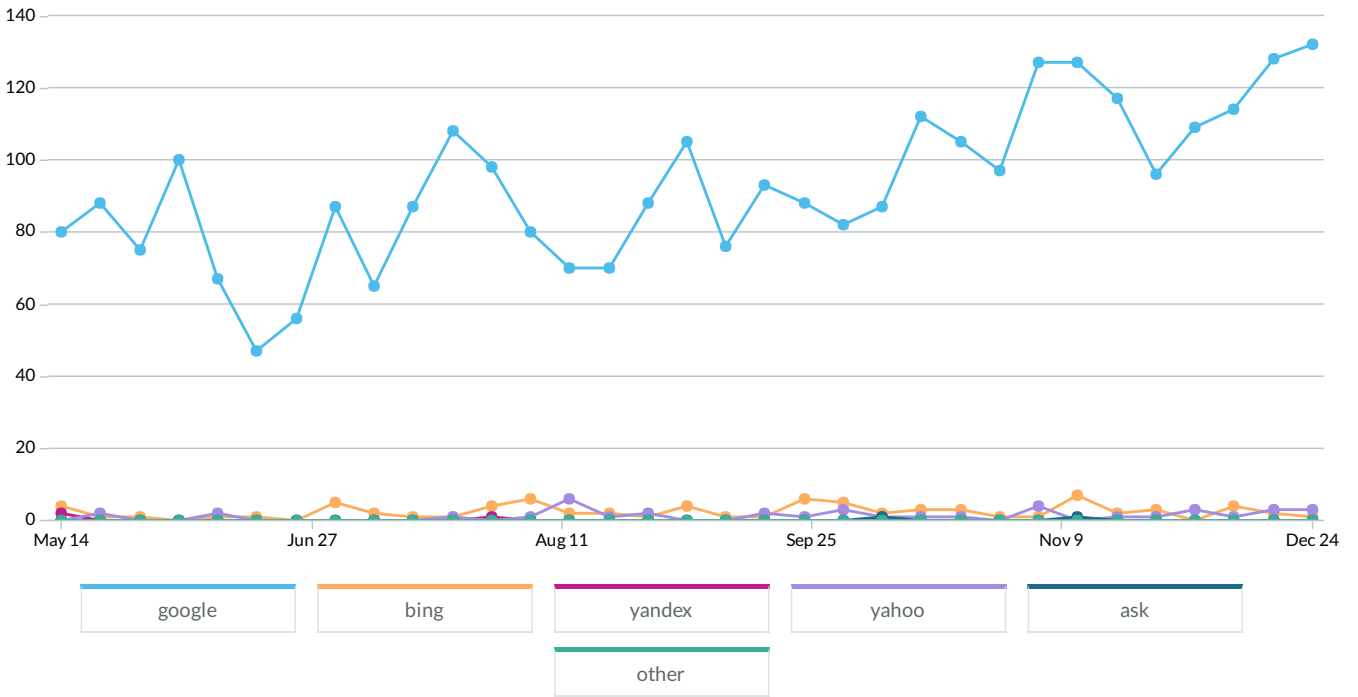

Visits from Organic Search