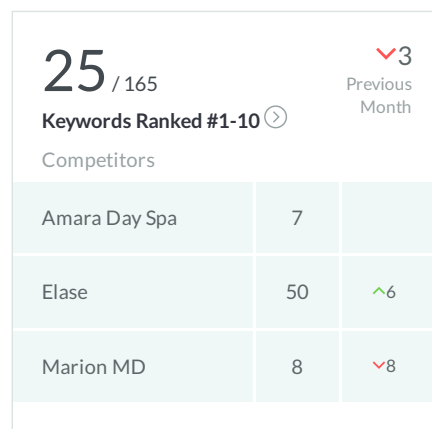

Avahlee Medical Spa December 2018

Search Engine Optimization (SEO) Report

Generated on January 4, 2019

Top Local Keywords

By rank on Google en-US

Keyword	Location	Rank
Stretch mark removal lehi	Lehi, Utah, United States	#2
CoolSculpting	Lehi, Utah, United States	#3
CoolSculpting lehi	Lehi, Utah, United States	#3
CoolSculpting	American Fork, Utah, United Sta...	#4
acne scar treatment lehi	Lehi, Utah, United States	#4

Top National Keywords

By rank on Google en-US

Keyword	Rank
Stretch mark removal lehi	#2
CoolSculpting lehi	#3
acne scar treatment lehi	#4
CoolSculpting, Laser Hair Rem...	#7
stretch mark treatment	#51+