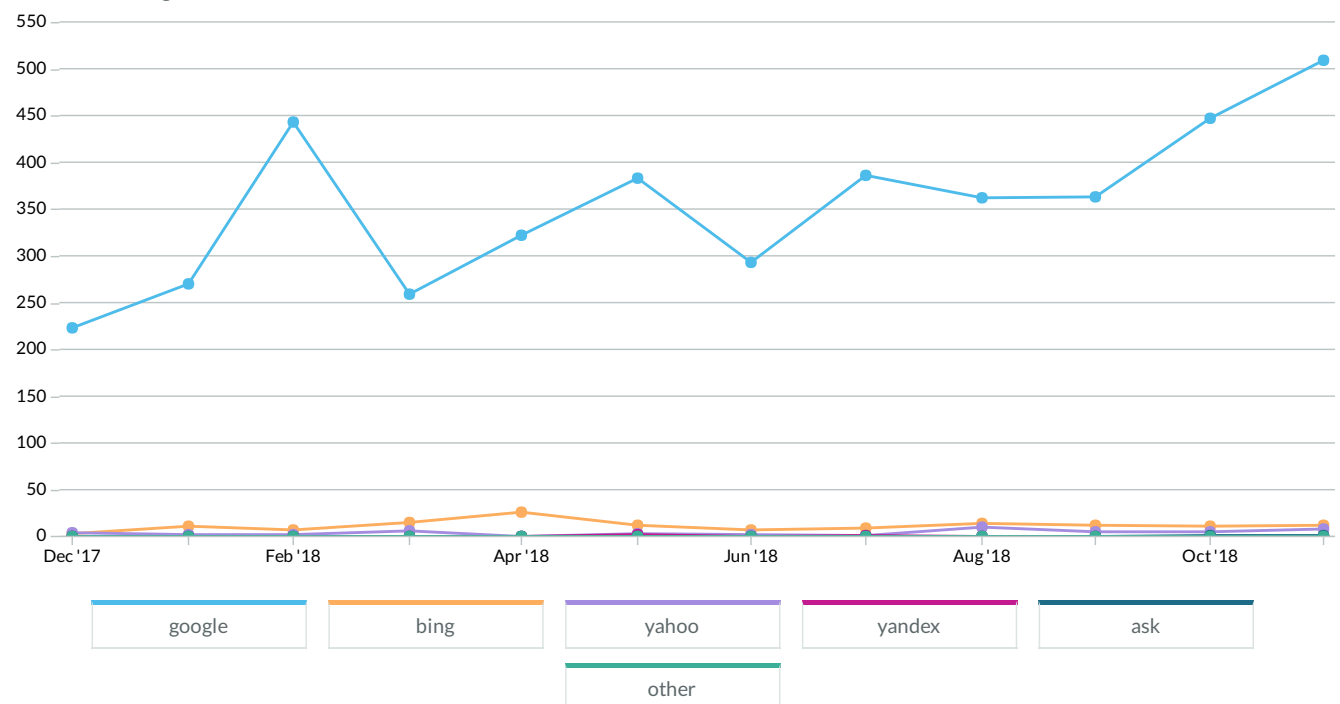

Track & Monitor

Keyword ⁱ	Page ⁱ	Rank ⁱ	Score ⁱ	Track
Cool Sculpting	CoolSculpting | High-End High-Comfort CoolSculpting in Utah County avahlee.com/coolsculpting-utah/	#51+	88	☒
CoolSculpting	Medical (Med) Spa | CoolSculpting | Laser Hair Removal | Utah County avahlee.com	--	94	☒
CoolSculpting	CoolSculpting | High-End High-Comfort CoolSculpting in Utah County avahlee.com/coolsculpting-utah/	--	90	☒
CoolSculpting near me	CoolSculpting | High-End High-Comfort CoolSculpting in Utah County avahlee.com/coolsculpting-utah/	#51+	79	☒
laser hair removal	Medical (Med) Spa | CoolSculpting | Laser Hair Removal | Utah County avahlee.com	--	92	☒
laser hair removal	Laser Hair Removal in Lehi Utah | Gentle Max | Avahlee Med Spa avahlee.com/laser/gentlemax-pro-laser-hair-removal/	--	92	☒
Skin tightening	Medical (Med) Spa | CoolSculpting | Laser Hair Removal | Utah County avahlee.com	#51+	79	☒
skin tightening	Laser skin tightening | Avahlee Med Spa | (801) 407-9692 avahlee.com/skin-tightening/	#51+	88	☒
stretch mark removal	Medical (Med) Spa | CoolSculpting | Laser Hair Removal | Utah County avahlee.com	#51+	71	☒
stretch mark removal	Stretch Mark Removal in Utah County | Avahlee Med Spa | (801) 407-9692 avahlee.com/stretch-mark-removal/	#51+	92	☒

Visits from Organic Search