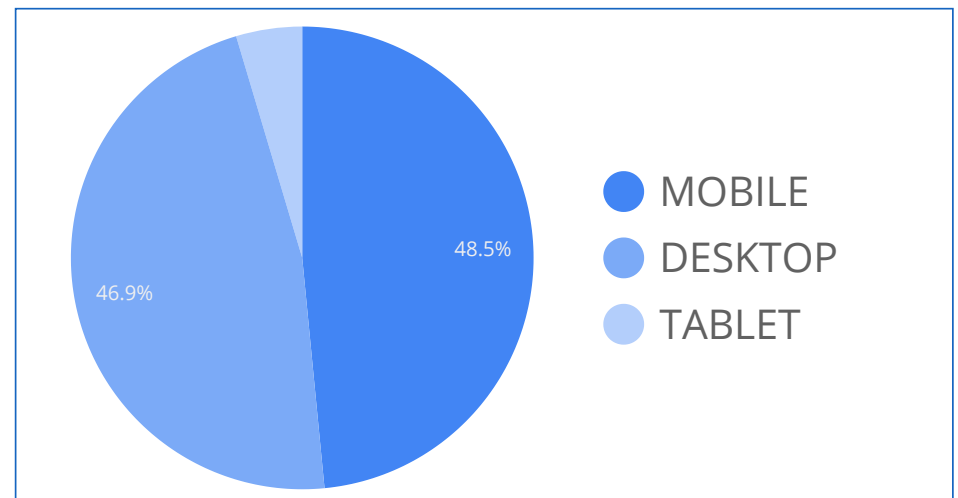

Traffic Sources

Audience / Demographics

Dec 1, 2018 - Dec 31, 2018

Visitors by age and gender

	City	Sessions	% Δ
1.	Ashburn	378	4,100.0% ↑
2.	Salt Lake City	287	-9.5% ↓
3.	Lehi	169	10.5% ↑
4.	Orem	94	10.6% ↑
5.	(not set)	89	9.9% ↑
6.	South Jordan	83	16.9% ↑
7.	Eagle Mountain	72	35.8% ↑
8.	Los Angeles	68	1.5% ↑
9.	Sandy	65	-4.4% ↓
10.	West Jordan	60	-24.1% ↓