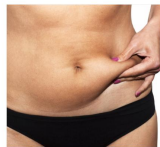

SculpSure Before And After Pics

RECENT POSTS

STUBBORN FAT: HOW TO REMOVE BULGES ...