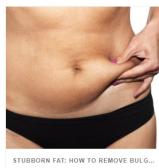

HOW TO GET RID OF BELLY FAT WITH SC...

RECENT POSTS

STUBBORN FAT: HOW TO REMOVE BULGE...