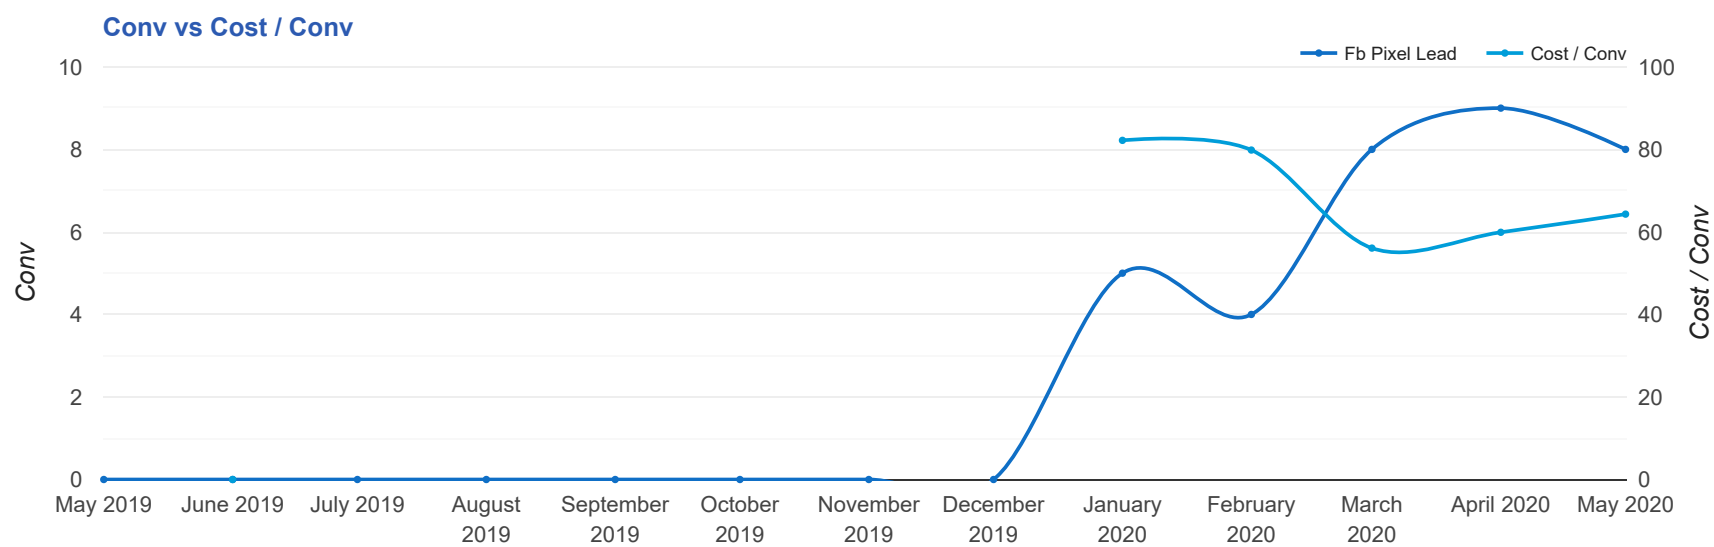

Facebook Account Performance Report 1 May 2020 — 31 May 2020

Clinton Webster (act_1449370475387632) - Cool Aesthetics

Key Performance Indicators

Impr
24,405
↓ 7%

Clicks
195
↓ 70%

Cost
\$514.46
↓ 5%

CTR
0.80%
↓ 67%

Fb Pixel Lead
8
↓ 11%

Cost / Conv
\$64.31
↑ 7%

Monthly Account Summary

ACCOUNT	DATE	COST	IMPR	CLICKS	FB PIXEL LEAD	COST / CONV
Clinton Webster	May, 2020	\$514.46	24,405	195	8	\$64.31

Monthly Performance Trends

ACCOUNT	DATE	COST	IMPR	CLICKS	FB PIXEL LEAD	COST / CONV
Clinton Webster	May, 2019	\$117.95	7,891	147	0	-
Clinton Webster	Jul, 2019	\$320.00	38,523	1,954	0	-
Clinton Webster	Aug, 2019	\$223.72	12,714	363	0	-
Clinton Webster	Sep, 2019	\$19.89	713	47	0	-
Clinton Webster	Oct, 2019	\$27.79	545	10	0	-
Clinton Webster	Nov, 2019	\$116.17	2,493	175	0	-
Clinton Webster	Dec, 2019	\$9.59	151	16	0	-
Clinton Webster	Jan, 2020	\$410.95	16,784	272	5	\$82.19
Clinton Webster	Feb, 2020	\$319.37	11,199	84	4	\$79.84
Clinton Webster	Mar, 2020	\$448.61	20,445	216	8	\$56.08
Clinton Webster	Apr, 2020	\$539.17	26,307	642	9	\$59.91
Clinton Webster	May, 2020	\$514.46	24,405	195	8	\$64.31