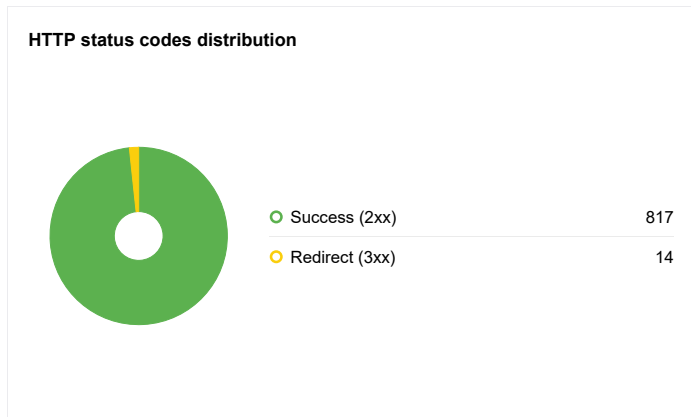

11 Oct 2021 Cormedspa (www.cormedspa.com/)

Overview

Top issues

Issue	Crawled	Change	Added	New	Removed	Missing	
Orphan page (has no incoming internal links)	2	0	0	0	0	0	
Page has redirected CSS	235	6 ▲	229	6	229	0	
Slow page	157	126 ▲	123	5	2	0	
Missing alt text	110	6 ▲	2	4	0	0	
Noindex page	95	3 ▲	0	3	0	0	
Meta description tag missing or empty (not indexable)	94	3 ▲	0	3	0	0	
H1 tag missing or empty	44	2 ▲	0	2	0	0	
Open Graph tags incomplete	28	1 ▲	0	1	0	0	
Title too long	26	0	0	0	0	0	
3XX redirect	13	0	0	0	0	0	

HTTP status codes by depth level

Depth level	Success (2xx)	Redirect (3xx)
0		
1		
2		
3		
4		
5		
6		
7		
8		
9		