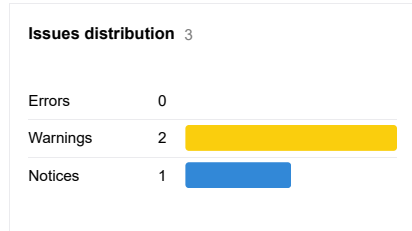

23 Nov 2022 CRMC Aesthetics (crmcaesthetics.com/s)

Overview [How to use](#)

Top issues

[Export all issues](#)

Issue	Crawled	Change	Added	New	Removed	Missing
3XX redirect	2	—	—	—	—	—
HTTP to HTTPS redirect	1	—	—	—	—	—