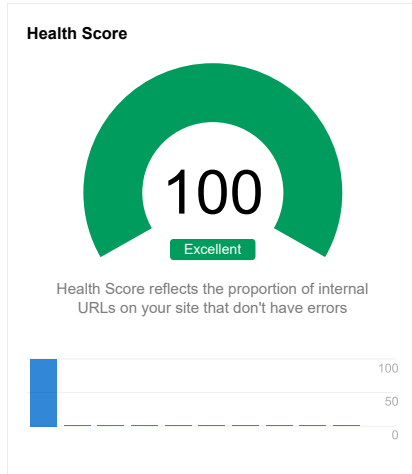

23 Nov 2022 CRMC Aesthetics (crmcaesthetics.com/s)

Overview [How to use](#)

Top issues

[Export all issues](#)

Issue	Crawled	Change	Added	New	Removed	Missing
3XX redirect	2	—	—	—	—	—
HTTP to HTTPS redirect	1	—	—	—	—	—