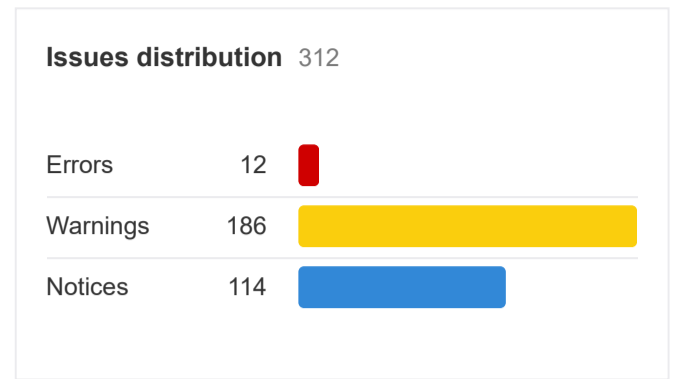

Overview [How to use](#)

Top issues Export all issues

Issue	Crawled	Change	Added	New	Removed	Missing	
404 page	4	0	0	0	0	0	
4XX page	4	0	0	0	0	0	
Page has links to broken page	4	0	0	0	0	0	
Missing alt text	65	0	0	0	0	0	
Noindex page	35	0	0	0	0	0	
Meta description tag missing or empty (not indexable)	35	0	0	0	0	0	
H1 tag missing or empty	30	0	0	0	0	0	
Title too long	6	0	0	0	0	0	
3XX redirect	4	0	0	0	0	0	
CSS file size too large	4	0	0	0	0	0	