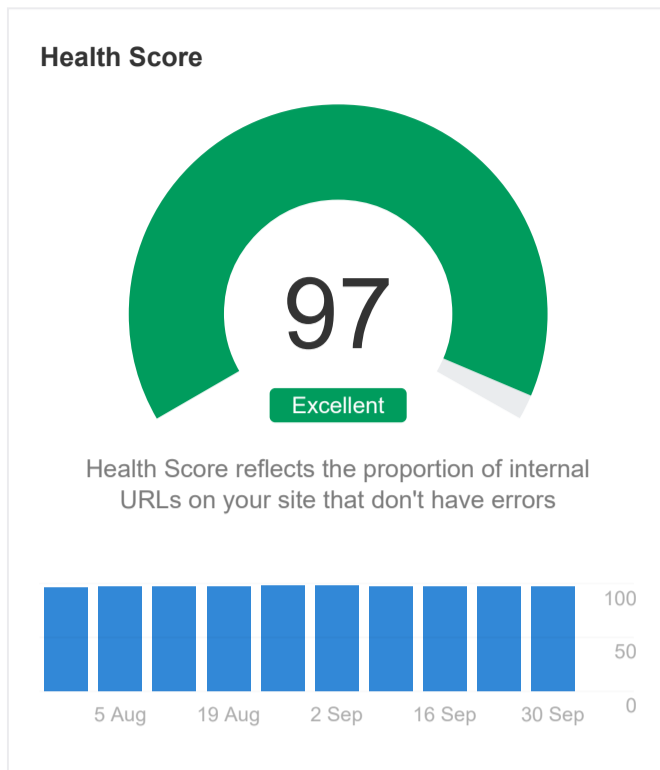

Overview [How to use](#)

Top issues Export all issues

Issue	Crawled	Change	Added	New	Removed	Missing	
404 page	4	0	0	0	0	0	
4XX page	4	0	0	0	0	0	
Page has links to broken page	4	0	0	0	0	0	
Missing alt text	65	0	0	0	0	0	
Noindex page	35	0	0	0	0	0	
Meta description tag missing or empty (not indexable)	35	0	0	0	0	0	
H1 tag missing or empty	30	0	0	0	0	0	
Title too long	6	0	0	0	0	0	
3XX redirect	4	0	0	0	0	0	
CSS file size too large	4	0	0	0	0	0	