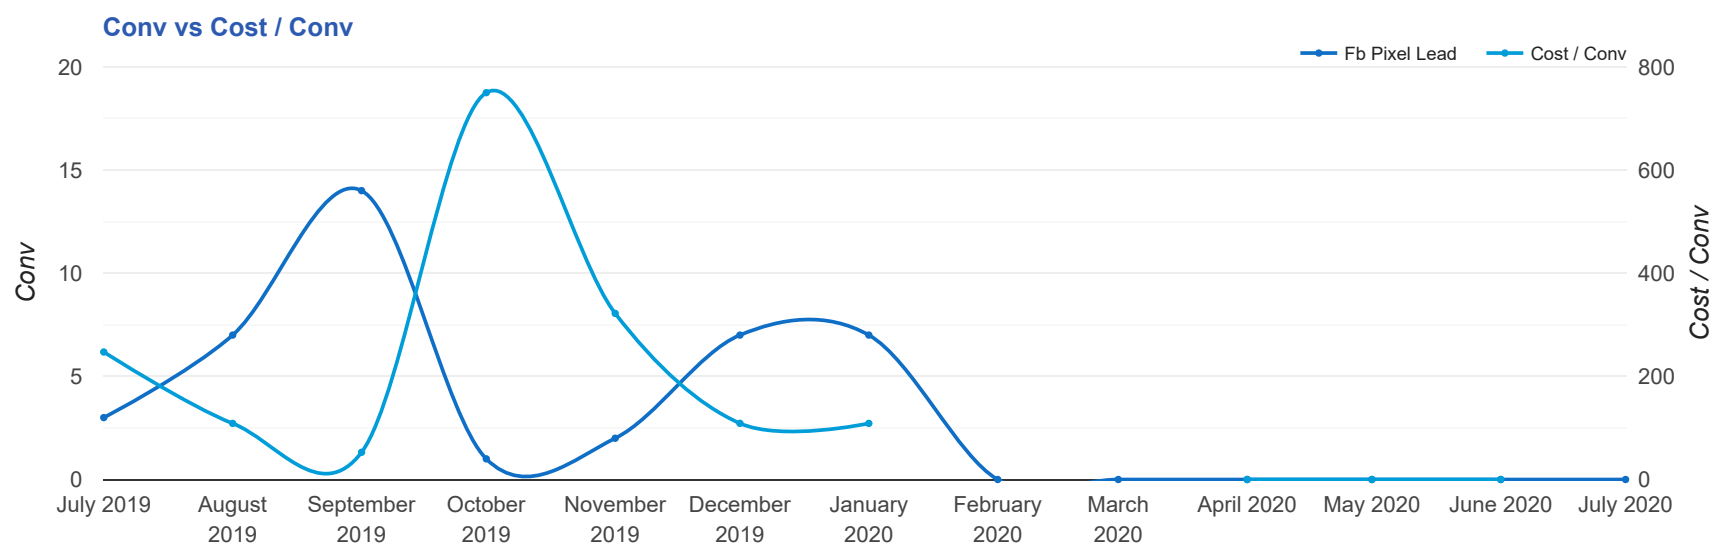

Monthly Performance Trends

ACCOUNT	DATE	COST	IMPR	CLICKS	FB PIXEL LEAD	COST / CONV
Elite Aesthetics	Jul, 2019	$741.61	20,859	130	3	$247.20
Elite Aesthetics	Aug, 2019	$761.35	24,136	219	7	$108.76
Elite Aesthetics	Sep, 2019	$738.24	23,437	265	14	$52.73
Elite Aesthetics	Oct, 2019	$750.02	43,607	392	1	$750.02
Elite Aesthetics	Nov, 2019	$644.08	49,449	304	2	$322.04
Elite Aesthetics	Dec, 2019	$762.20	24,388	180	7	$108.89
Elite Aesthetics	Jan, 2020	$761.30	29,270	310	7	$108.76
Elite Aesthetics	Feb, 2020	$337.72	13,066	118	0	-
Elite Aesthetics	Mar, 2020	$129.77	5,343	41	0	-
Elite Aesthetics	Jul, 2020	$12.84	325	5	0	-