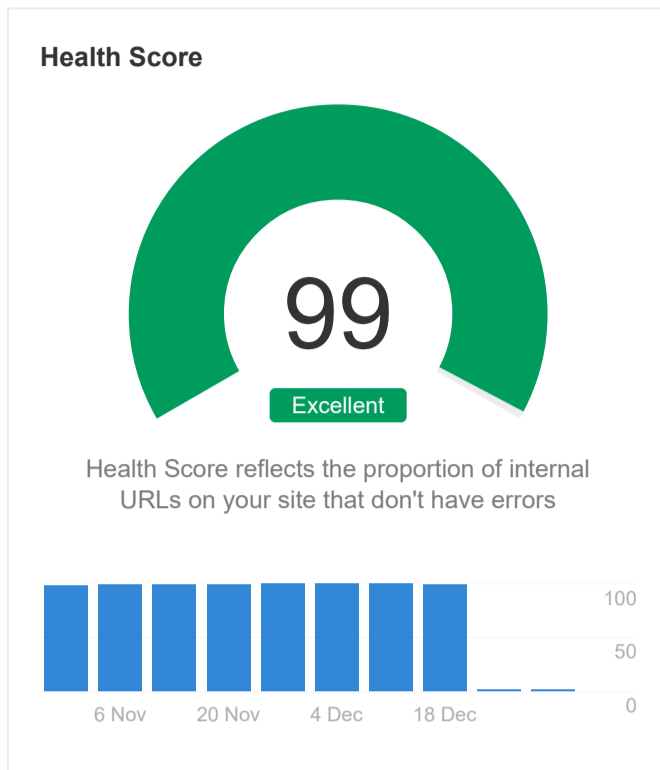

### Top issues

[Export all issues](#)

Issue	Crawled	Change	Added	New	Removed	Missing
<b>!</b> Orphan page (has no incoming internal links)	2	1 ▲	0	1	0	0
<b>i</b> Missing alt text	38	1 ▲	0	1	0	0
<b>i</b> Page has links to redirect	33	1 ▲	0	1	0	0
<b>i</b> Slow page	33	2 ▲	4	1	3	0
<b>i</b> 3XX redirect	13	0	0	0	0	0
<b>i</b> Noindex page	5	0	0	0	0	0
<b>i</b> Meta description tag missing or empty (not indexable)	4	0	0	0	0	0
<b>i</b> Meta description tag missing or empty	4	1 ▲	0	1	0	0
<b>i</b> CSS file size too large	4	0	0	3	0	3
<b>i</b> H1 tag missing or empty	3	1 ▼	0	0	1	0