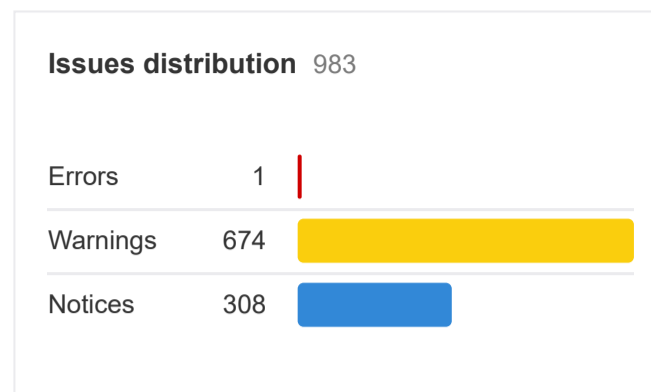

Overview [? How to use](#)

Top Issues [?](#)

[Export all issues](#)

Issue	Crawled	Change	Added	New	Removed	Missing
Image file size too large	1	—	—	—	—	?
Missing alt text	144	—	—	—	—	?
Slow page	122	—	—	—	—	?
CSS file size too large	99	—	—	—	—	?
Noindex page	85	—	—	—	—	?
Meta description tag missing or empty (not indexable)	84	—	—	—	—	?
Page has links to redirect	59	—	—	—	—	?
H1 tag missing or empty	48	—	—	—	—	?
3XX redirect	9	—	—	—	—	?
Meta description tag missing or empty	8	—	—	—	—	?