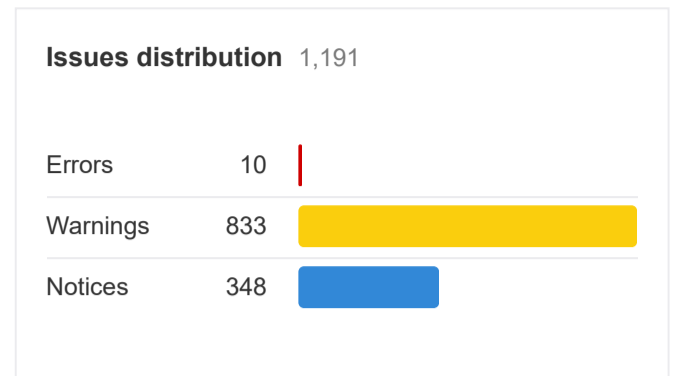

Overview

Top issues

Issue	Crawled	Change	Added	New	Removed	Missing
❗ Orphan page (has no incoming internal links)	3	0	0	0	0	0
❗ Noindex page in sitemap	2	0	0	0	0	0
❗ 404 page	1	0	0	0	0	0
❗ 4XX page	1	0	0	0	0	0
❗ Page has links to broken page	1	0	0	0	0	0
❗ Image file size too large	1	0	0	0	0	0
❗ 3XX redirect in sitemap	1	0	0	0	0	0
ⓘ Missing alt text	213	0	0	0	0	0
ⓘ Slow page	185	9 ▲	29	0	20	0
ⓘ Noindex page	116	0	0	0	0	0