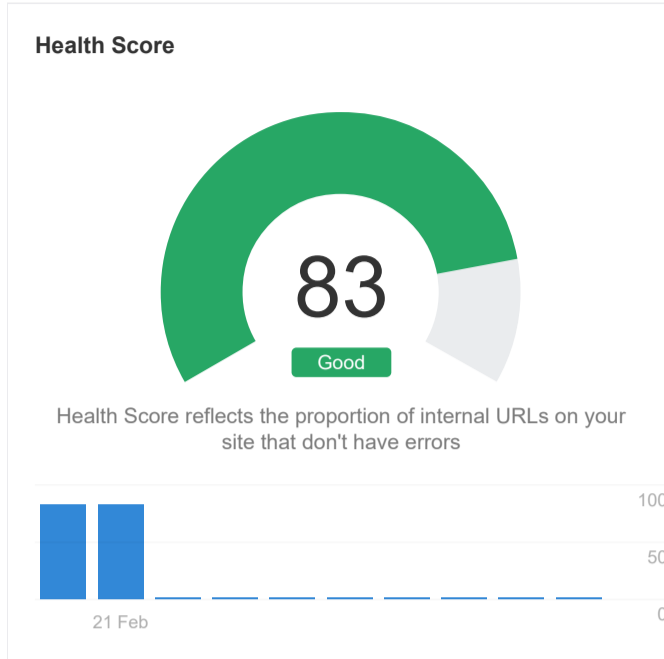

21 Feb 2024 Lotti Wellness (lottowellness.com/)

Overview [How to use](#)

What's new [Top issues](#)

[Export all issues](#)

Issue	Crawled	Change	Added	New	Removed	Missing	
ⓘ Slow page	43	32 ▲	32	0	0	0	? ⋮
ⓘ No. of referring domains dropped	New 2	2 ▲	—	—	—	—	? ⋮
ⓘ Page and SERP titles do not match	7	1 ▲	1	0	0	0	? ⋮