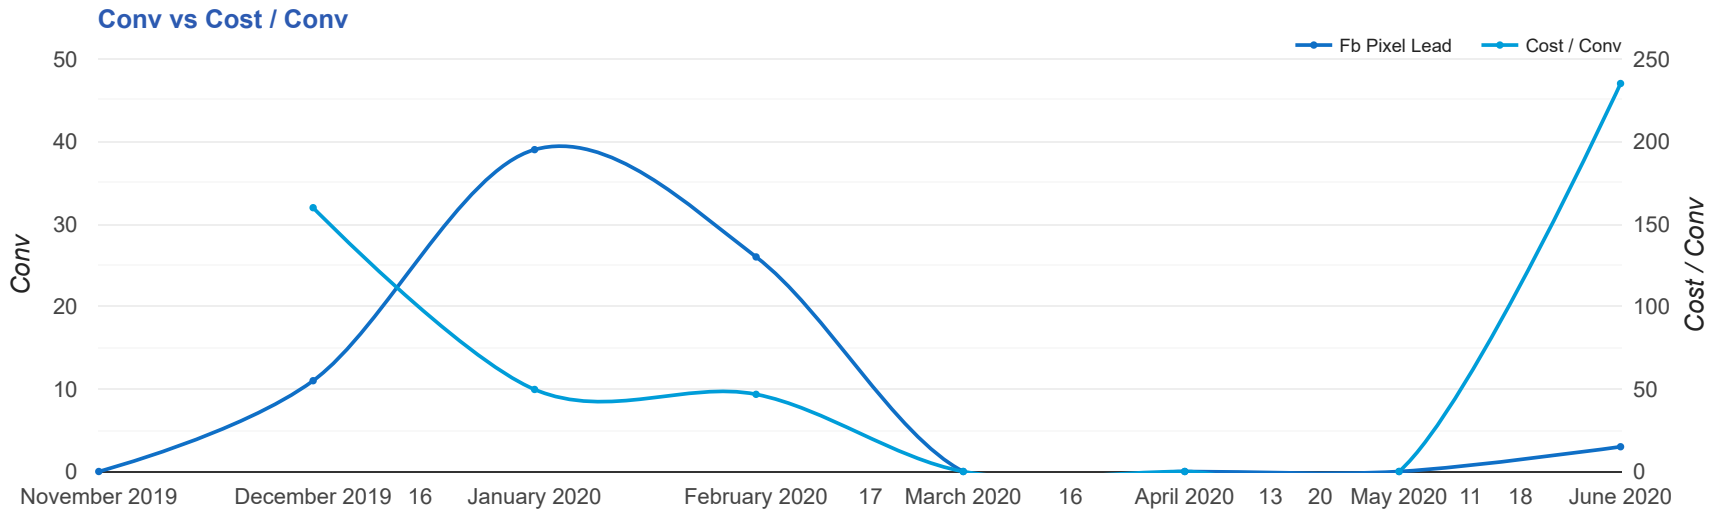

Facebook Account Performance Report 1 Jun 2020 — 30 Jun 2020

Umm Dean (act_28548383)

Key Performance Indicators

Impr
5,178
↑ ∞

Clicks
98
↑ ∞

Cost
\$705.22
↑ ∞

CTR
1.89%
-

Fb Pixel Lead
3
↑ ∞

Cost / Conv
\$235.07
-

Monthly Account Summary

ACCOUNT	DATE	COST	IMPR	CLICKS	FB PIXEL LEAD	COST / CONV
Umm Dean	Jun, 2020	\$705.22	5,178	98	3	\$235.07

Monthly Performance Trends

ACCOUNT	DATE	COST	IMPR	CLICKS	FB PIXEL LEAD	COST / CONV
Umm Dean	Nov, 2019	\$235.87	10,399	52	0	-
Umm Dean	Dec, 2019	\$1,758.10	60,303	663	11	\$159.83
Umm Dean	Jan, 2020	\$1,938.63	69,187	912	39	\$49.71
Umm Dean	Feb, 2020	\$1,215.80	34,692	577	26	\$46.76
Umm Dean	Jun, 2020	\$705.22	5,178	98	3	\$235.07