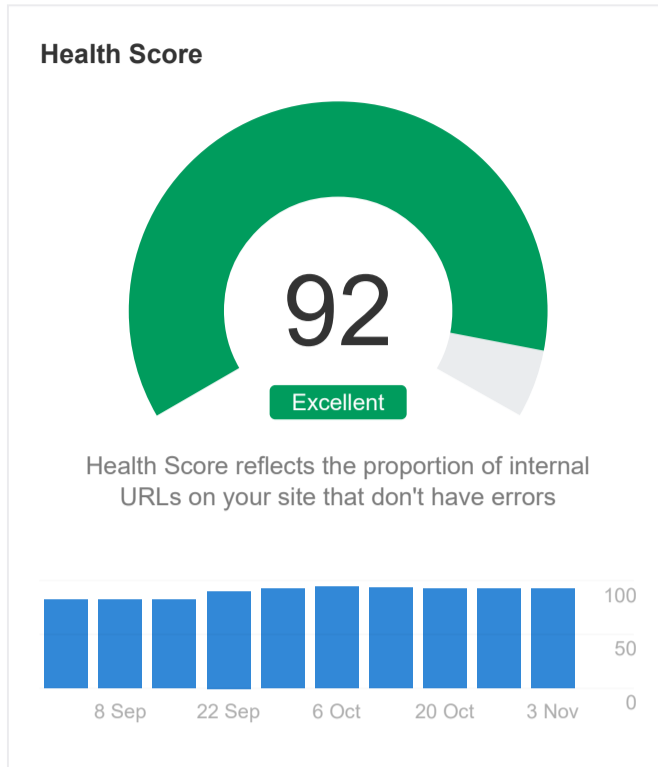

### Top issues [Export all issues](#)

Issue	Crawled	Change	Added	New	Removed	Missing	
❗ Orphan page (has no incoming internal links)	15	0	0	0	0	0	
❗ Image file size too large	4	0	0	1	0	1	
❗ 404 page	1	0	0	0	0	0	
❗ 4XX page	1	0	0	0	0	0	
❗ Page has links to broken page	1	0	0	0	0	0	
❗ Page has no outgoing links	1	0	0	0	0	0	
⚠ Slow page	63	2 ▲	11	1	9	1	
⚠ Missing alt text	63	11 ▲	11	1	0	1	
⚠ Page has links to redirect	41	1 ▲	0	1	0	0	
⚠ Noindex page	37	0	0	1	0	1	