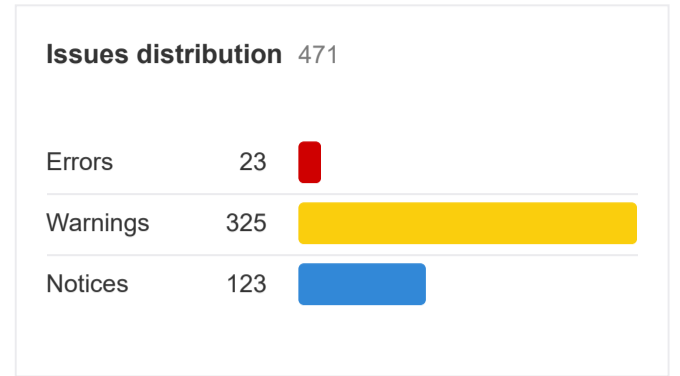

**Overview** [How to use](#)

### Top issues [Export all issues](#)

Issue	Crawled	Change	Added	New	Removed	Missing	
❗ Orphan page (has no incoming internal links)	15	0	0	0	0	0	
❗ Image file size too large	4	0	0	1	0	1	
❗ 404 page	1	0	0	0	0	0	
❗ 4XX page	1	0	0	0	0	0	
❗ Page has links to broken page	1	0	0	0	0	0	
❗ Page has no outgoing links	1	0	0	0	0	0	
⚠ Slow page	63	2 ▲	11	1	9	1	
⚠ Missing alt text	63	11 ▲	11	1	0	1	
⚠ Page has links to redirect	41	1 ▲	0	1	0	0	
⚠ Noindex page	37	0	0	1	0	1	