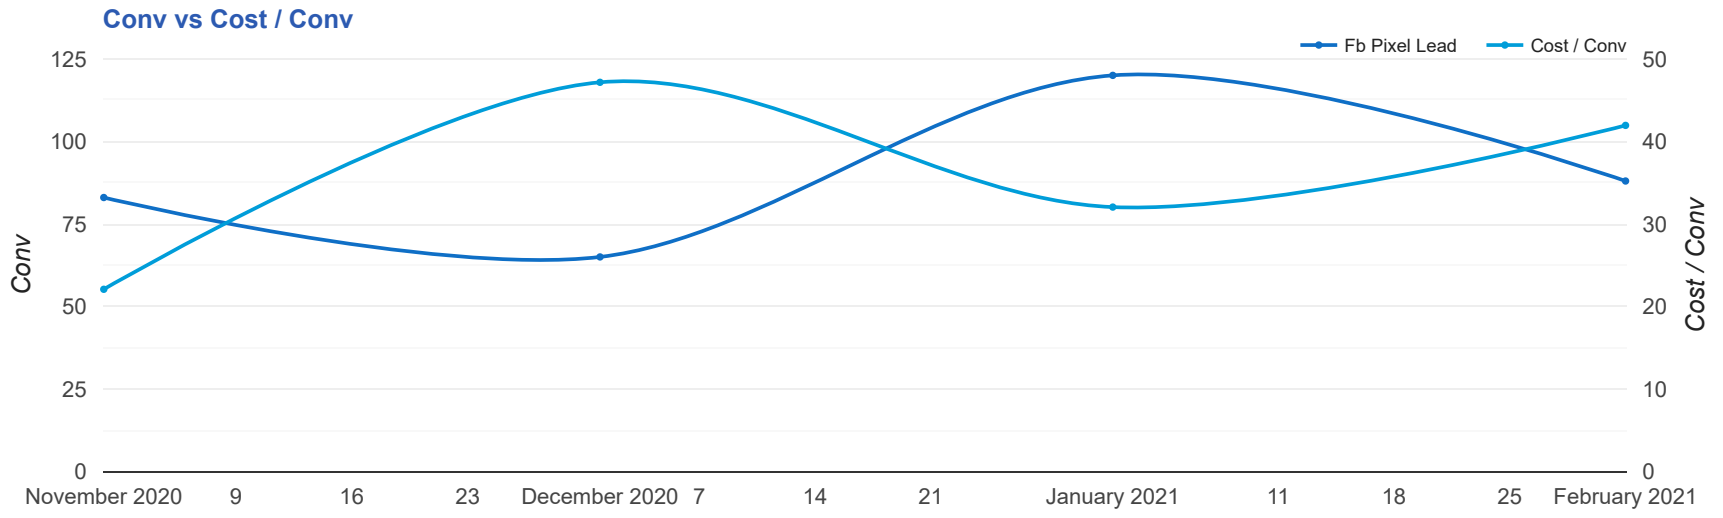

Monthly Performance Trends

ACCOUNT	DATE	COST	IMPR	CLICKS	FB PIXEL LEAD	COST / CONV
Metro Laser	Nov, 2020	$1,832.95	63,858	2,947	83	$22.08
Metro Laser	Dec, 2020	$3,065.14	95,379	3,107	65	$47.16
Metro Laser	Jan, 2021	$3,844.57	162,638	3,963	120	$32.04
Metro Laser	Feb, 2021	$3,690.72	145,622	3,423	88	$41.94