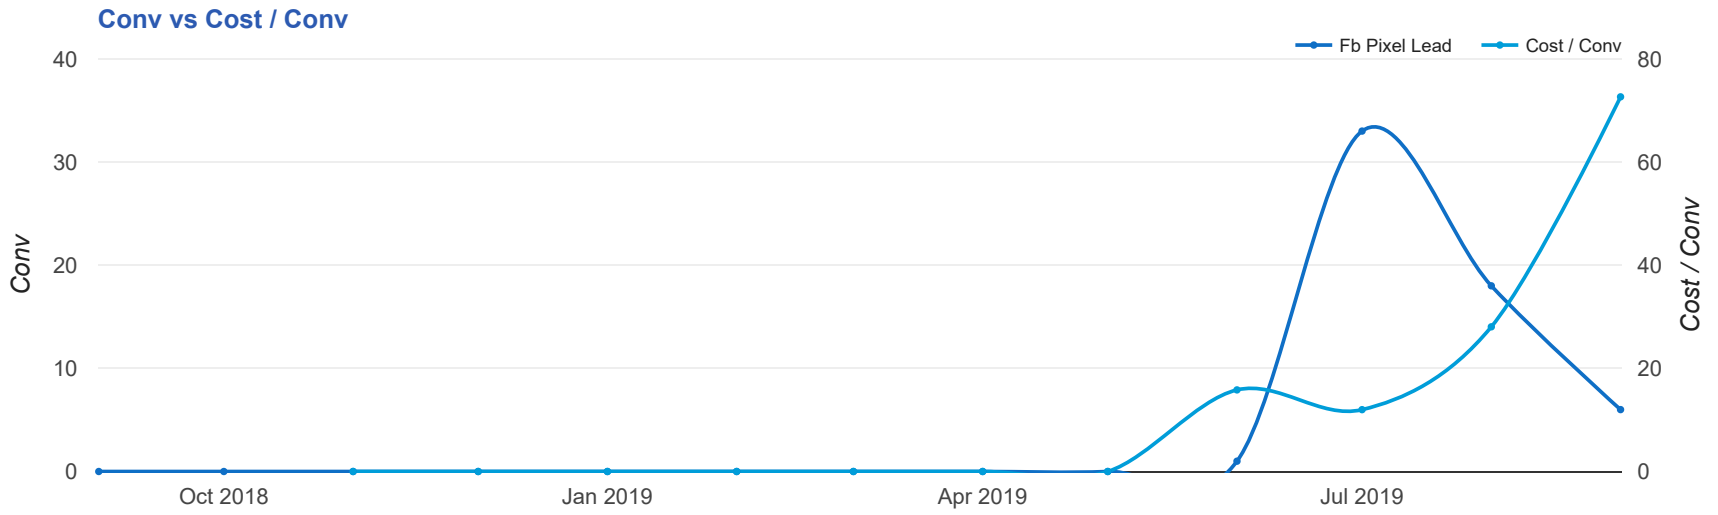

Facebook Account Performance Report 1 Sep 2019 — 30 Sep 2019

Deborah Cole Sediwy (act_76541161)

Key Performance Indicators

Impr
5,919
↓ 65%

Clicks
101
↓ 54%

Cost
\$435.82
↓ 14%

CTR
1.71%
↑ 30%

Fb Pixel Lead
6
↓ 67%

Cost / Conv
\$72.64
↑ 159%

Monthly Account Summary

ACCOUNT	DATE	COST	IMPR	CLICKS	FB PIXEL LEAD	COST / CONV
Deborah Cole Sedivy	Sep, 2019	\$435.82	5,919	101	6	\$72.64

Monthly Performance Trends

ACCOUNT	DATE	COST	IMPR	CLICKS	FB PIXEL LEAD	COST / CONV
Deborah Cole Sedivy	Sep, 2018	\$28.49	1,532	30	0	-
Deborah Cole Sedivy	Oct, 2018	\$62.90	1,169	51	0	-
Deborah Cole Sedivy	Jun, 2019	\$15.82	1,031	10	1	\$15.82
Deborah Cole Sedivy	Jul, 2019	\$395.56	19,924	405	33	\$11.99
Deborah Cole Sedivy	Aug, 2019	\$504.95	16,777	221	18	\$28.05
Deborah Cole Sedivy	Sep, 2019	\$435.82	5,919	101	6	\$72.64