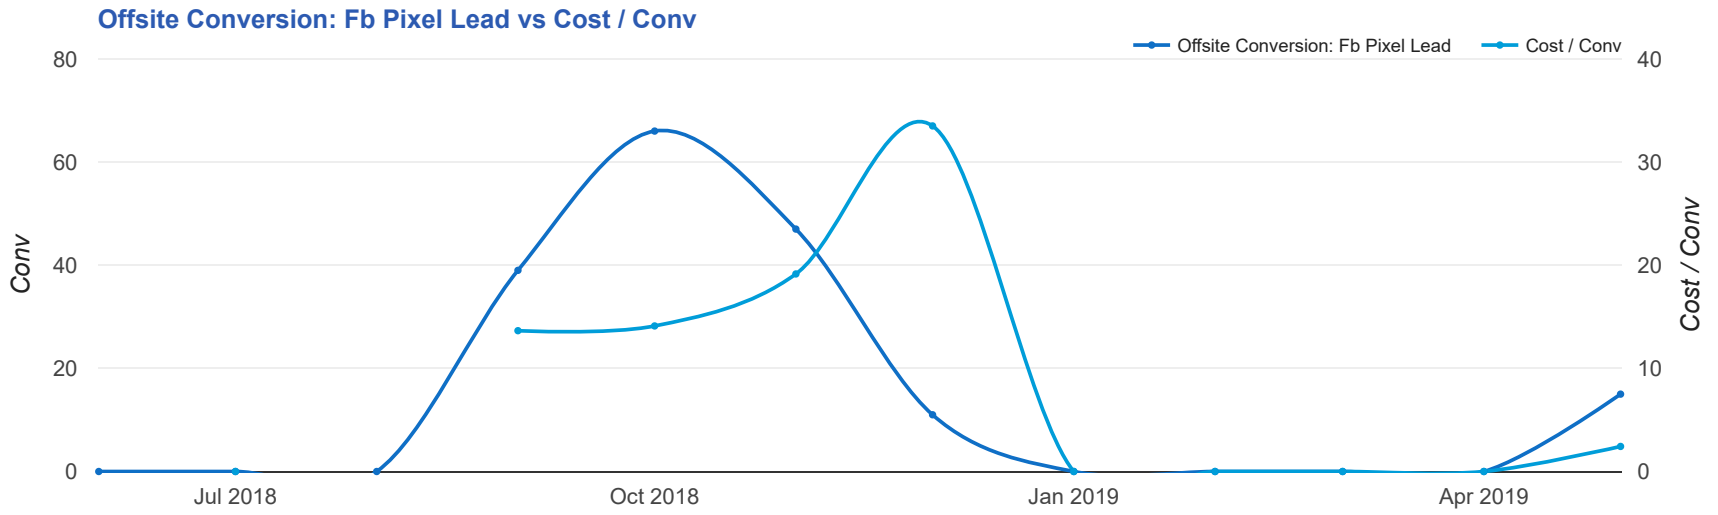

**Facebook Account Performance
Report
1 May 2019 — 31 May 2019**

Cindy Brooks Vayuvegula (act_225412102)

Key Performance Indicators

Impr
1,697
↑ ∞

Clicks
17
↑ ∞

Cost
\$36.50
↑ ∞

CTR
1.00%
-

Offsite Conversion: Fb Pixel Lead
15
↑ ∞

Cost / Conv
\$2.43
-

Monthly Account Summary

ACCOUNT	DATE	COST	IMPR	CLICKS	OFFSITE CONVERSION: FB	
					PIXEL LEAD	COST / CONV
Cindy Brooks Vayuvegula	May, 2019	\$36.50	1,697	17	15	\$2.43

Monthly Performance Trends