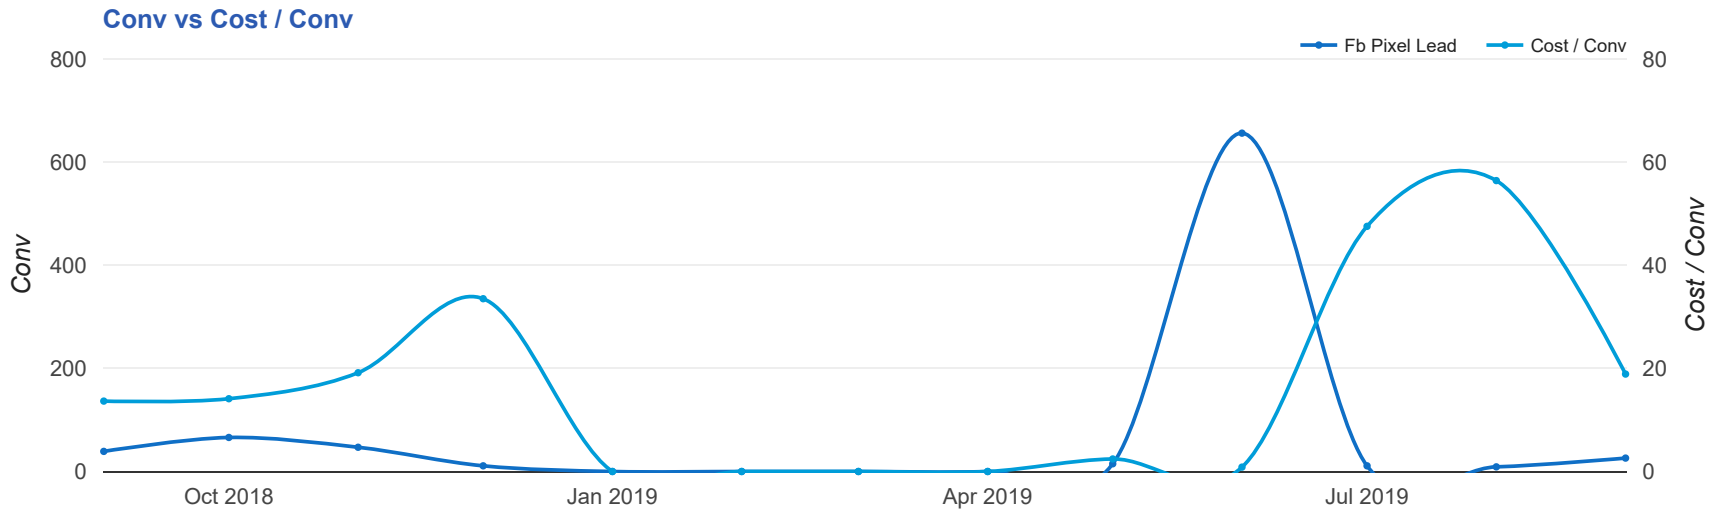

Facebook Account Performance Report 1 Sep 2019 — 30 Sep 2019

Cindy Brooks Vayuvegula (act_225412102)

Key Performance Indicators

Impr
14,180
↓ 17%

Clicks
388
↑ 35%

Cost
\$491.22
↓ 3%

CTR
2.74%
↑ 63%

Fb Pixel Lead
26
↑ 189%

Cost / Conv
\$18.89
↓ 67%

Monthly Account Summary

ACCOUNT	DATE	COST	IMPR	CLICKS	FB PIXEL LEAD	COST / CONV
Cindy Brooks Vayuvegula	Sep, 2019	\$491.22	14,180	388	26	\$18.89

Monthly Performance Trends

ACCOUNT	DATE	COST	IMPR	CLICKS	FB PIXEL LEAD	COST / CONV
Cindy Brooks Vayuvegula	Sep, 2018	\$532.39	25,030	466	39	\$13.65
Cindy Brooks Vayuvegula	Oct, 2018	\$931.30	49,191	868	66	\$14.11
Cindy Brooks Vayuvegula	Nov, 2018	\$900.21	44,925	750	47	\$19.15
Cindy Brooks Vayuvegula	Dec, 2018	\$368.47	16,331	267	11	\$33.50
Cindy Brooks Vayuvegula	May, 2019	\$36.50	1,697	17	15	\$2.43
Cindy Brooks Vayuvegula	Jun, 2019	\$554.64	132,173	1,250	656	\$0.85
Cindy Brooks Vayuvegula	Jul, 2019	\$522.84	20,310	481	11	\$47.53
Cindy Brooks Vayuvegula	Aug, 2019	\$507.64	17,141	288	9	\$56.40
Cindy Brooks Vayuvegula	Sep, 2019	\$491.22	14,180	388	26	\$18.89

Top Performing Campaigns

CAMPAIGNS	COST	IMPR	CLICKS	FB PIXEL LEAD	COST / CONV
Coolsculpting	\$491.22	14,180	388	26	\$18.89

Top Performing Ad Sets

ADSET	COST	IMPR	CLICKS	FB PIXEL LEAD	COST / CONV
CS - Women - General Population	\$491.22	14,180	388	26	\$18.89