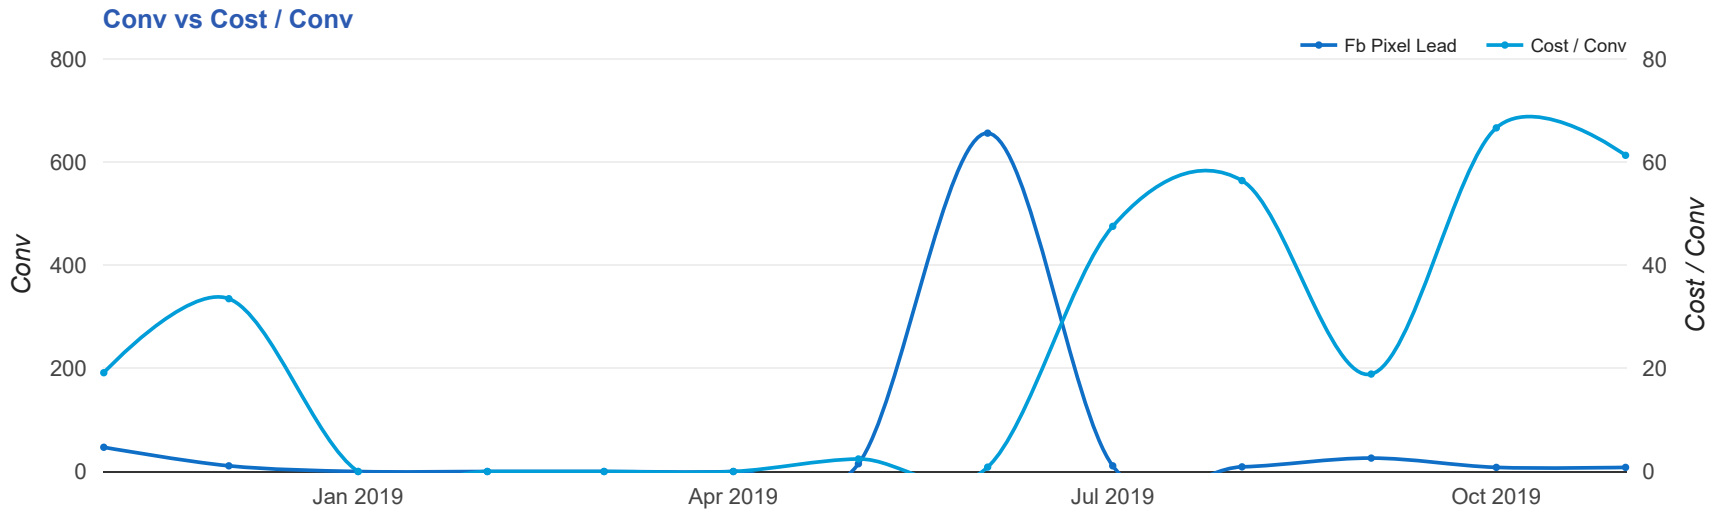

Facebook Account Performance Report 1 Nov 2019 — 30 Nov 2019

Cindy Brooks Vayuvegula (act_225412102)

Key Performance Indicators

Impr
13,191
↑ 4%

Clicks
205
↓ 40%

Cost
\$490.38
↓ 8%

CTR
1.55%
↓ 42%

Fb Pixel Lead
8
↔ 0%

Cost / Conv
\$61.30
↓ 8%

Monthly Account Summary

ACCOUNT	DATE	COST	IMPR	CLICKS	FB PIXEL LEAD	COST / CONV
Cindy Brooks Vayuvegula	Nov, 2019	\$490.38	13,191	205	8	\$61.30

Monthly Performance Trends

ACCOUNT	DATE	COST	IMPR	CLICKS	FB PIXEL LEAD	COST / CONV
Cindy Brooks Vayuegula	Nov, 2018	\$900.21	44,925	750	47	\$19.15
Cindy Brooks Vayuegula	Dec, 2018	\$368.47	16,331	267	11	\$33.50
Cindy Brooks Vayuegula	May, 2019	\$36.50	1,697	17	15	\$2.43
Cindy Brooks Vayuegula	Jun, 2019	\$554.64	132,173	1,250	656	\$0.85
Cindy Brooks Vayuegula	Jul, 2019	\$522.84	20,310	481	11	\$47.53
Cindy Brooks Vayuegula	Aug, 2019	\$507.64	17,141	288	9	\$56.40
Cindy Brooks Vayuegula	Sep, 2019	\$491.22	14,180	388	26	\$18.89
Cindy Brooks Vayuegula	Oct, 2019	\$532.99	12,654	341	8	\$66.62
Cindy Brooks Vayuegula	Nov, 2019	\$490.38	13,191	205	8	\$61.30