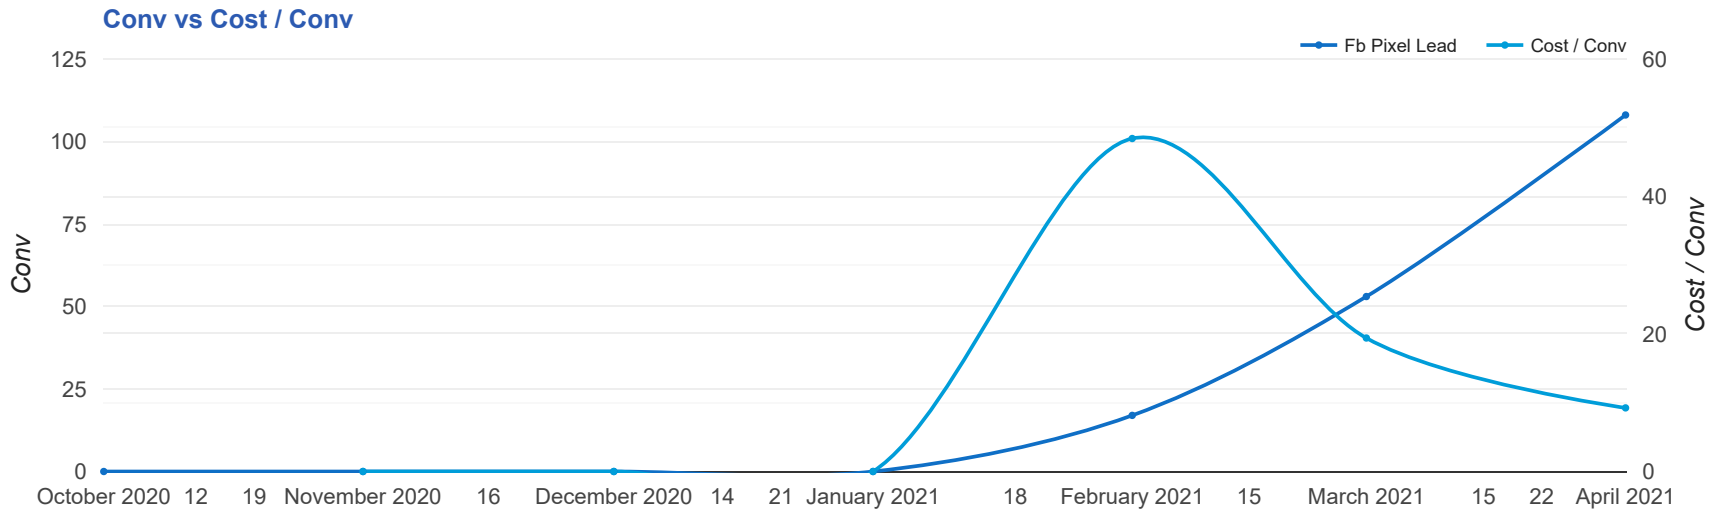

Facebook Account Performance Report 1 Apr 2021 — 30 Apr 2021

Nava Center (act_10597122)

Key Performance Indicators

Impr
86,951
↑ 50%

Clicks
1,025
↑ 17%

Cost
\$999.08
↓ 3%

CTR
1.18%
↓ 22%

Fb Pixel Lead
108
↑ 104%

Cost / Conv
\$9.25
↓ 52%

Monthly Account Summary

ACCOUNT	DATE	COST	IMPR	CLICKS	FB PIXEL LEAD	COST / CONV
Nava Center	Apr, 2021	\$999.08	86,951	1,025	108	\$9.25

Monthly Performance Trends

ACCOUNT	DATE	COST	IMPR	CLICKS	FB PIXEL LEAD	COST / CONV
Nava Center	Oct, 2020	\$10.00	203	4	0	-
Nava Center	Feb, 2021	\$823.15	23,832	638	17	\$48.42
Nava Center	Mar, 2021	\$1,028.73	57,841	874	53	\$19.41
Nava Center	Apr, 2021	\$999.08	86,951	1,025	108	\$9.25

Top Performing Campaigns

CAMPAIGNS	COST	IMPR	CLICKS	FB PIXEL LEAD	COST / CONV
Botox - Conversions	\$999.08	86,951	1,025	108	\$9.25

Top Performing Ad Sets

ADSET	COST	IMPR	CLICKS	FB PIXEL LEAD	COST / CONV
Columbia, MD	\$999.08	86,951	1,025	108	\$9.25