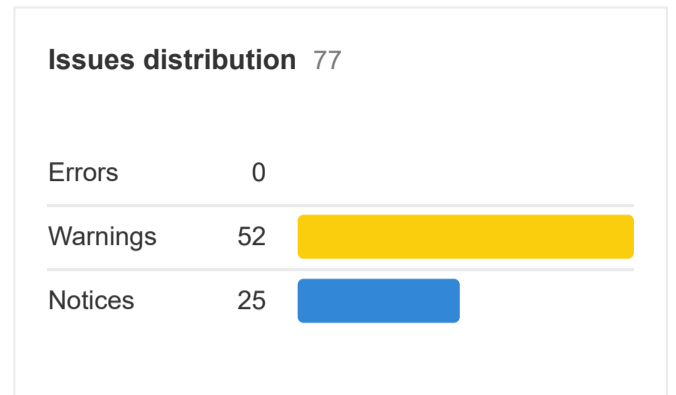

Overview [? How to use](#)

Top issues Export all issues

Issue	Crawled	Change	Added	New	Removed	Missing
Page has links to redirect	14	—	—	—	—	—
3XX redirect	10	—	—	—	—	—
Slow page	10	—	—	—	—	—
Missing alt text	8	—	—	—	—	—
CSS file size too large	3	—	—	—	—	—
Nofollow page	2	—	—	—	—	—
Noindex page	2	—	—	—	—	—
Redirected page has no incoming internal links	1	—	—	—	—	—
H1 tag missing or empty	1	—	—	—	—	—
Meta description tag missing or empty	1	—	—	—	—	—