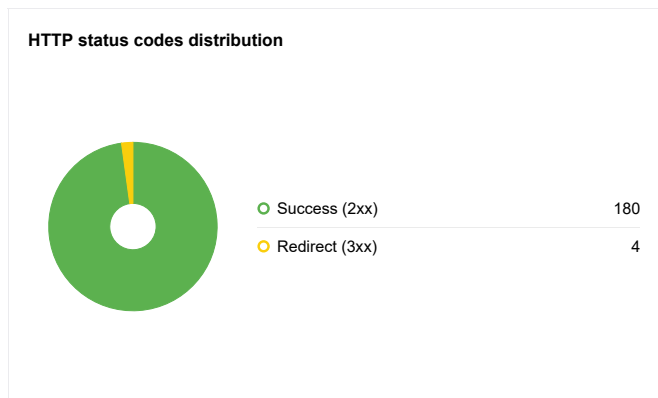

HTTP status codes by depth level

Depth Level	Success (2xx)	Redirect (3xx)
1	180	4