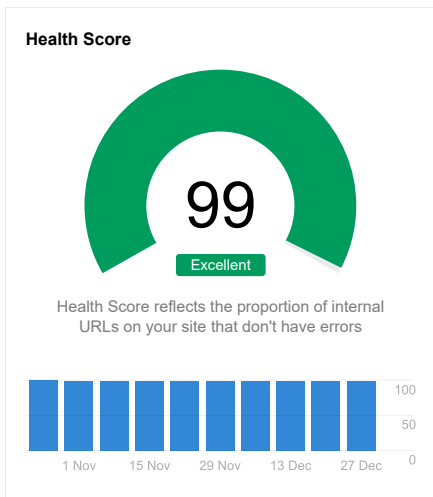

27 Dec 2021 Numaspa (numaspa.com/)

Overview [How to use](#)

Issues distribution 689

Errors	2
Warnings	335
Notices	352