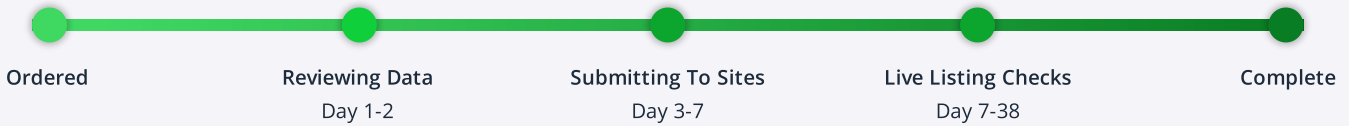

Citation submission report for:

Numa Spa

Aggregators and Networks Status

 <p>Data Axle</p> <p>Available</p>	 <p>Neustar</p> <p>Available</p>	 <p>Foursquare</p> <p>Available</p>	New  <p>GPS Network</p> <p>Available</p>	New  <p>YP Network</p> <p>Available</p>
--	--	---	---	--

View Campaign

Viewing Campaign: Jul 2, 2020 Campaign ID: 449718

Citations Ordered: 25 Duplicate Removal: No Data Aggregators: N/A

Campaign Progress

This campaign is complete as 70% of ordered sites are now live. Links to new listings will no longer be added to this report. However, you can still manually add links in the Citation Submission Status section below.