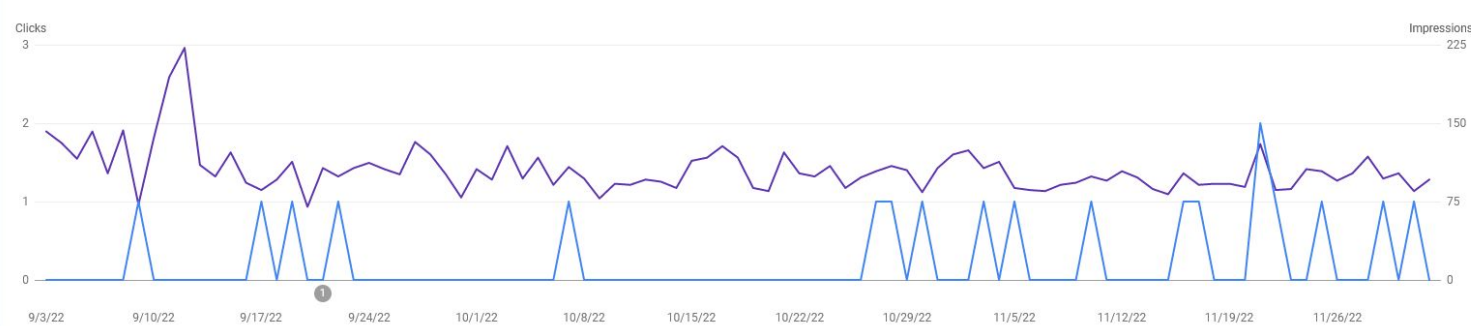

https://pellemedical ...

Performance

EXPORT

Search type: Web | Date: Last 3 months | Query: +cool X | + New

Last updated: 4 hours ago

☒ Total clicks	☒ Total impressions	☐ Average CTR	☐ Average position
19	9.55K	0.2%	50.8

Chart totals and table results might be partial when filters are applied. [Learn more](#)

QUERIES	PAGES	COUNTRIES	DEVICES	SEARCH APPEARANCE	DATES

Security & Manual Actions