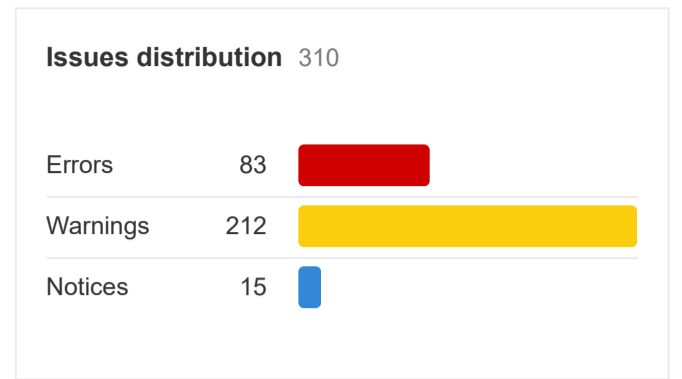

1 Oct 2022 Sculpd (www.sculpd.co/)

Overview [How to use](#)

Top issues Export all issues

Issue	Crawled	Change	Added	New	Removed	Missing
❗ Page has links to broken page	65	—	—	—	—	—
❗ Orphan page (has no incoming internal links)	6	—	—	—	—	—
❗ Image file size too large	3	—	—	—	—	—
❗ 404 page	2	—	—	—	—	—
❗ 4XX page	2	—	—	—	—	—
❗ Image broken	2	—	—	—	—	—
❗ Page has broken image	2	—	—	—	—	—
❗ HTTPS page has internal links to HTTP	1	—	—	—	—	—
ⓘ Missing alt text	65	—	—	—	—	—
ⓘ Slow page	64	—	—	—	—	—