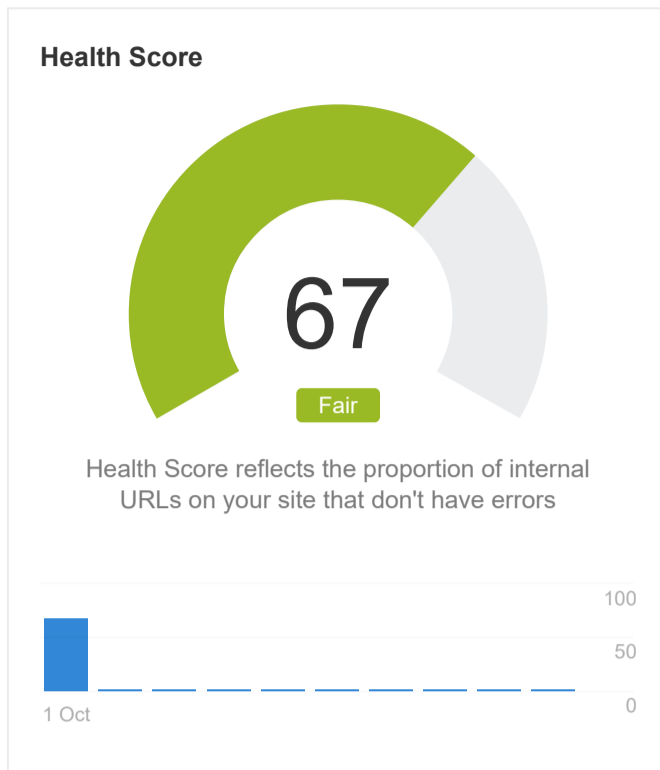

1 Oct 2022 Sculpd (www.sculpd.co/)

Overview [How to use](#)

Top issues Export all issues

Issue	Crawled	Change	Added	New	Removed	Missing
❗ Page has links to broken page	65	—	—	—	—	—
❗ Orphan page (has no incoming internal links)	6	—	—	—	—	—
❗ Image file size too large	3	—	—	—	—	—
❗ 404 page	2	—	—	—	—	—
❗ 4XX page	2	—	—	—	—	—
❗ Image broken	2	—	—	—	—	—
❗ Page has broken image	2	—	—	—	—	—
❗ HTTPS page has internal links to HTTP	1	—	—	—	—	—
ⓘ Missing alt text	65	—	—	—	—	—
ⓘ Slow page	64	—	—	—	—	—