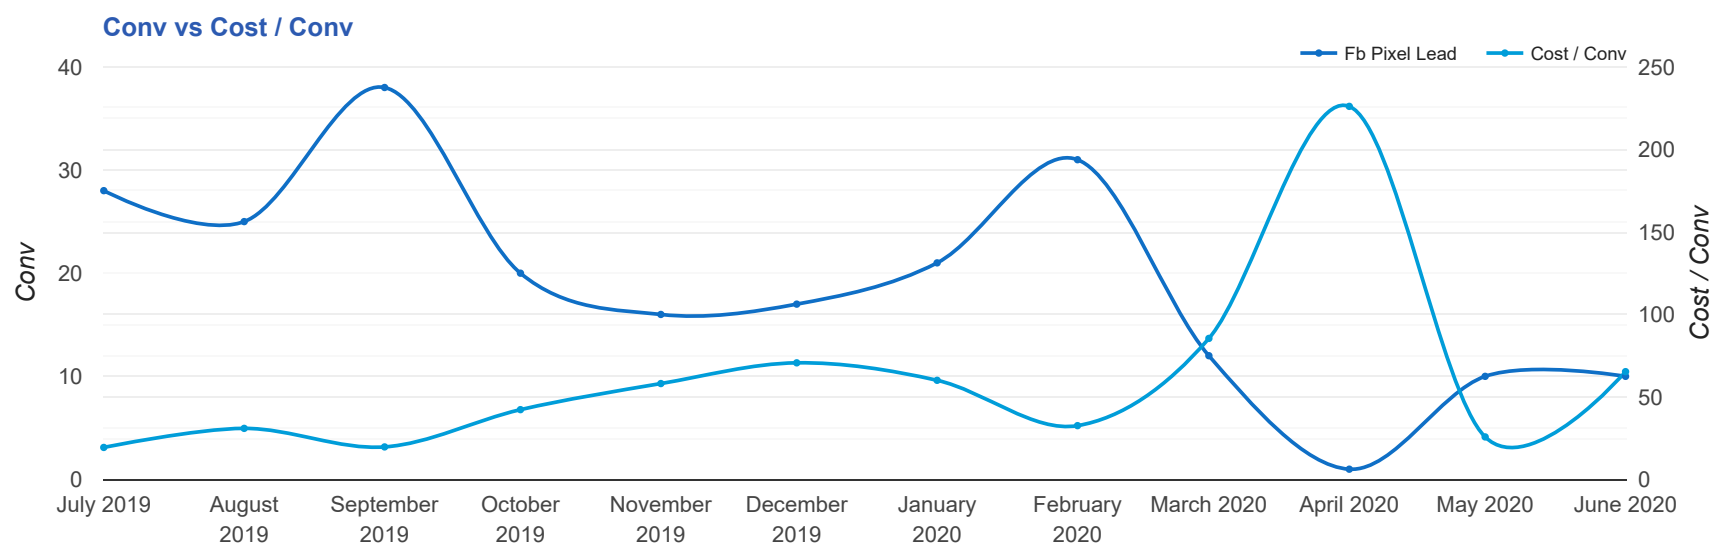

Monthly Performance Trends

ACCOUNT	DATE	COST	IMPR	CLICKS	FB PIXEL LEAD	COST / CONV
Sculptology	Jul, 2019	$544.15	18,729	311	28	$19.43
Sculptology	Aug, 2019	$774.61	25,624	404	25	$30.98
Sculptology	Sep, 2019	$750.31	29,318	409	38	$19.74
Sculptology	Oct, 2019	$846.32	23,810	457	20	$42.32
Sculptology	Nov, 2019	$930.06	26,292	389	16	$58.13
Sculptology	Dec, 2019	$1,201.80	25,840	268	17	$70.69
Sculptology	Jan, 2020	$1,262.04	40,431	569	21	$60.10
Sculptology	Feb, 2020	$1,011.57	39,003	501	31	$32.63
Sculptology	Mar, 2020	$1,025.81	56,874	460	12	$85.48
Sculptology	Apr, 2020	$226.07	12,956	47	1	$226.07
Sculptology	May, 2020	$258.05	15,782	155	10	$25.80
Sculptology	Jun, 2020	$653.40	35,442	312	10	$65.34