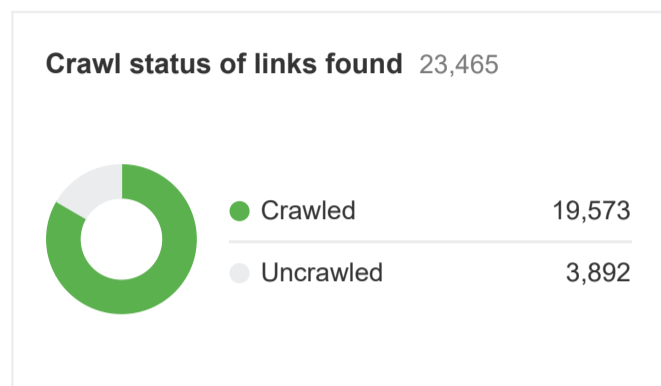

24 Feb 2023 Seaside Skin Care (seasideskincare.com/)

**Overview** [? How to use](#)

**Top Issues** [?](#)

[Export all issues](#)

Issue	Crawled	Change	Added	New	Removed	Missing
3XX redirect in sitemap	<u>224</u>	—	—	—	—	<a href="#">?</a>
HTTPS page has internal links to HTTP	<u>135</u>	—	—	—	—	<a href="#">?</a>
404 page	<u>69</u>	—	—	—	—	<a href="#">?</a>
4XX page	<u>69</u>	—	—	—	—	<a href="#">?</a>
Noindex page in sitemap	<u>50</u>	—	—	—	—	<a href="#">?</a>
Orphan page (has no incoming internal links)	<u>46</u>	—	—	—	—	<a href="#">?</a>
Canonical URL has no incoming internal links	<u>28</u>	—	—	—	—	<a href="#">?</a>
4XX page in sitemap	<u>15</u>	—	—	—	—	<a href="#">?</a>
Page has links to broken page	<u>13</u>	—	—	—	—	<a href="#">?</a>
Broken redirect	<u>4</u>	—	—	—	—	<a href="#">?</a>