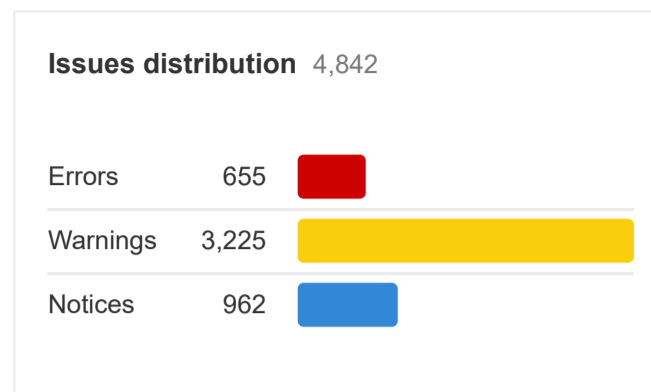

24 Feb 2023 Seaside Skin Care (seasideskincare.com/)

**Overview** [? How to use](#)

**Top Issues** [?](#)

[Export all issues](#)

Issue	Crawled	Change	Added	New	Removed	Missing
3XX redirect in sitemap	<u>224</u>	—	—	—	—	<a href="#">?</a>
HTTPS page has internal links to HTTP	<u>135</u>	—	—	—	—	<a href="#">?</a>
404 page	<u>69</u>	—	—	—	—	<a href="#">?</a>
4XX page	<u>69</u>	—	—	—	—	<a href="#">?</a>
Noindex page in sitemap	<u>50</u>	—	—	—	—	<a href="#">?</a>
Orphan page (has no incoming internal links)	<u>46</u>	—	—	—	—	<a href="#">?</a>
Canonical URL has no incoming internal links	<u>28</u>	—	—	—	—	<a href="#">?</a>
4XX page in sitemap	<u>15</u>	—	—	—	—	<a href="#">?</a>
Page has links to broken page	<u>13</u>	—	—	—	—	<a href="#">?</a>
Broken redirect	<u>4</u>	—	—	—	—	<a href="#">?</a>