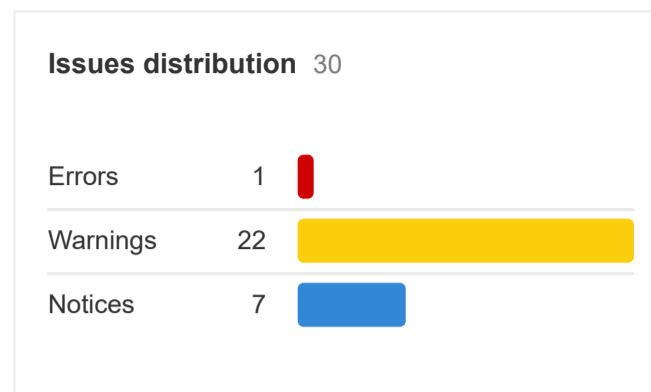

Overview [? How to use](#)

Top Issues [?](#)

[Export all issues](#)

Issue	Crawled	Change	Added	New	Removed	Missing
⚠ HTTPS page has internal links to HTTP	1	—	—	—	—	?
ℹ Missing alt text	6	—	—	—	—	?
ℹ Slow page	3	—	—	—	—	?
ℹ 3XX redirect	3	—	—	—	—	?
ℹ Meta description tag missing or empty	2	—	—	—	—	?
ℹ CSS file size too large	1	—	—	—	—	?
ℹ H1 tag missing or empty	1	—	—	—	—	?
ℹ Meta description tag missing or empty (not indexable)	1	—	—	—	—	?
ℹ Meta description too long	1	—	—	—	—	?
ℹ Title too long	1	—	—	—	—	?