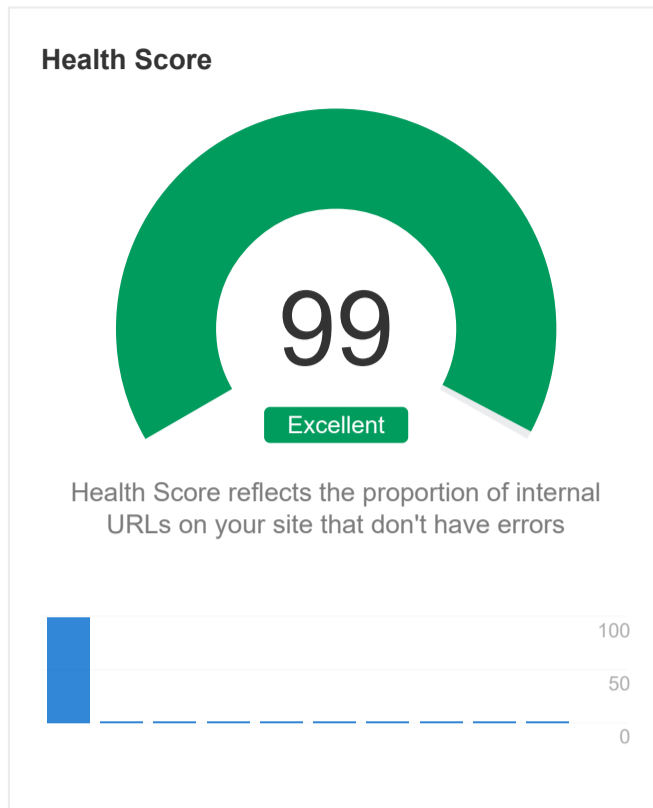

20 Feb 2023 Well Necessity Life (wellnessesity.life/)

**Overview** [? How to use](#)

**Top Issues** [?](#)

[Export all issues](#)

Issue	Crawled	Change	Added	New	Removed	Missing
<span>⚠</span> 404 page	1	—	—	—	—	<a href="#">?</a>
<span>⚠</span> 4XX page	1	—	—	—	—	<a href="#">?</a>
<span>⚠</span> Orphan page (has no incoming internal links)	1	—	—	—	—	<a href="#">?</a>
<span>⚠</span> Page has links to broken page	1	—	—	—	—	<a href="#">?</a>
<span>ℹ</span> Page has links to redirect	<u>30</u>	—	—	—	—	<a href="#">?</a>
<span>ℹ</span> Missing alt text	<u>28</u>	—	—	—	—	<a href="#">?</a>
<span>ℹ</span> Slow page	<u>28</u>	—	—	—	—	<a href="#">?</a>
<span>ℹ</span> 3XX redirect	<u>5</u>	—	—	—	—	<a href="#">?</a>
<span>ℹ</span> Nofollow page	<u>2</u>	—	—	—	—	<a href="#">?</a>
<span>ℹ</span> Noindex page	<u>2</u>	—	—	—	—	<a href="#">?</a>