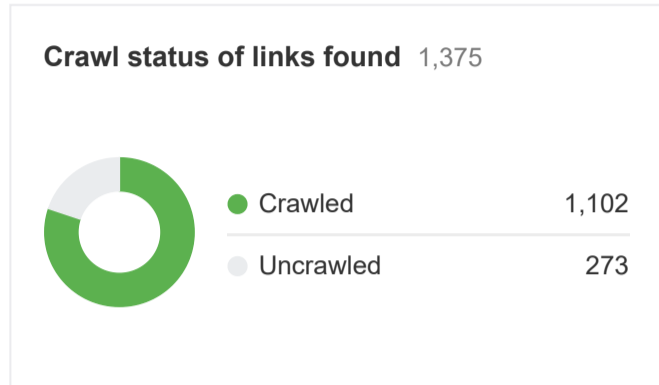

20 Feb 2023 Well Necessity Life (wellnessesity.life/)

**Overview** [? How to use](#)

**Top Issues** [?](#)

[Export all issues](#)

Issue	Crawled	Change	Added	New	Removed	Missing
<span>⚠</span> 404 page	1	—	—	—	—	<a href="#">?</a>
<span>⚠</span> 4XX page	1	—	—	—	—	<a href="#">?</a>
<span>⚠</span> Orphan page (has no incoming internal links)	1	—	—	—	—	<a href="#">?</a>
<span>⚠</span> Page has links to broken page	1	—	—	—	—	<a href="#">?</a>
<span>ℹ</span> Page has links to redirect	<u>30</u>	—	—	—	—	<a href="#">?</a>
<span>ℹ</span> Missing alt text	<u>28</u>	—	—	—	—	<a href="#">?</a>
<span>ℹ</span> Slow page	<u>28</u>	—	—	—	—	<a href="#">?</a>
<span>ℹ</span> 3XX redirect	<u>5</u>	—	—	—	—	<a href="#">?</a>
<span>ℹ</span> Nofollow page	<u>2</u>	—	—	—	—	<a href="#">?</a>
<span>ℹ</span> Noindex page	<u>2</u>	—	—	—	—	<a href="#">?</a>