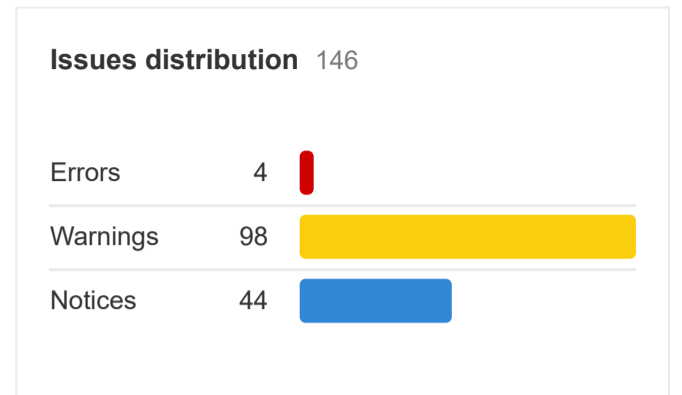

20 Feb 2023 Well Necessity Life (wellnessesity.life/)

**Overview** [? How to use](#)

**Top Issues** [?](#)

[Export all issues](#)

Issue	Crawled	Change	Added	New	Removed	Missing
<span>⚠</span> 404 page	1	—	—	—	—	<a href="#">?</a>
<span>⚠</span> 4XX page	1	—	—	—	—	<a href="#">?</a>
<span>⚠</span> Orphan page (has no incoming internal links)	1	—	—	—	—	<a href="#">?</a>
<span>⚠</span> Page has links to broken page	1	—	—	—	—	<a href="#">?</a>
<span>ℹ</span> Page has links to redirect	<u>30</u>	—	—	—	—	<a href="#">?</a>
<span>ℹ</span> Missing alt text	<u>28</u>	—	—	—	—	<a href="#">?</a>
<span>ℹ</span> Slow page	<u>28</u>	—	—	—	—	<a href="#">?</a>
<span>ℹ</span> 3XX redirect	<u>5</u>	—	—	—	—	<a href="#">?</a>
<span>ℹ</span> Nofollow page	<u>2</u>	—	—	—	—	<a href="#">?</a>
<span>ℹ</span> Noindex page	<u>2</u>	—	—	—	—	<a href="#">?</a>