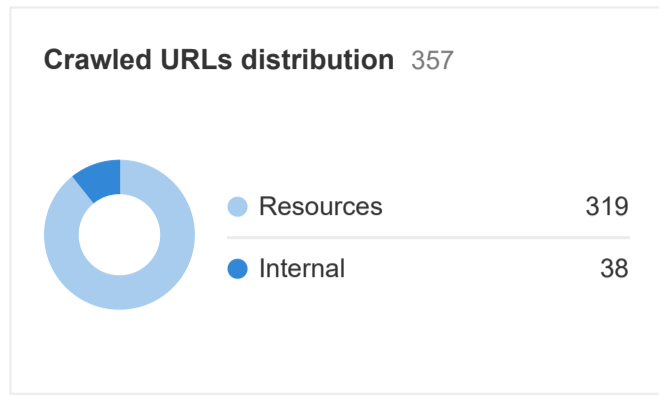

20 Feb 2023 Well Necessity Life (wellnessesity.life/)

**Overview** [? How to use](#)

**Top Issues** [?](#)

[Export all issues](#)

Issue	Crawled	Change	Added	New	Removed	Missing
<span>⚠</span> 404 page	1	—	—	—	—	<a href="#">?</a>
<span>⚠</span> 4XX page	1	—	—	—	—	<a href="#">?</a>
<span>⚠</span> Orphan page (has no incoming internal links)	1	—	—	—	—	<a href="#">?</a>
<span>⚠</span> Page has links to broken page	1	—	—	—	—	<a href="#">?</a>
<span>ℹ</span> Page has links to redirect	<u>30</u>	—	—	—	—	<a href="#">?</a>
<span>ℹ</span> Missing alt text	<u>28</u>	—	—	—	—	<a href="#">?</a>
<span>ℹ</span> Slow page	<u>28</u>	—	—	—	—	<a href="#">?</a>
<span>ℹ</span> 3XX redirect	<u>5</u>	—	—	—	—	<a href="#">?</a>
<span>ℹ</span> Nofollow page	<u>2</u>	—	—	—	—	<a href="#">?</a>
<span>ℹ</span> Noindex page	<u>2</u>	—	—	—	—	<a href="#">?</a>